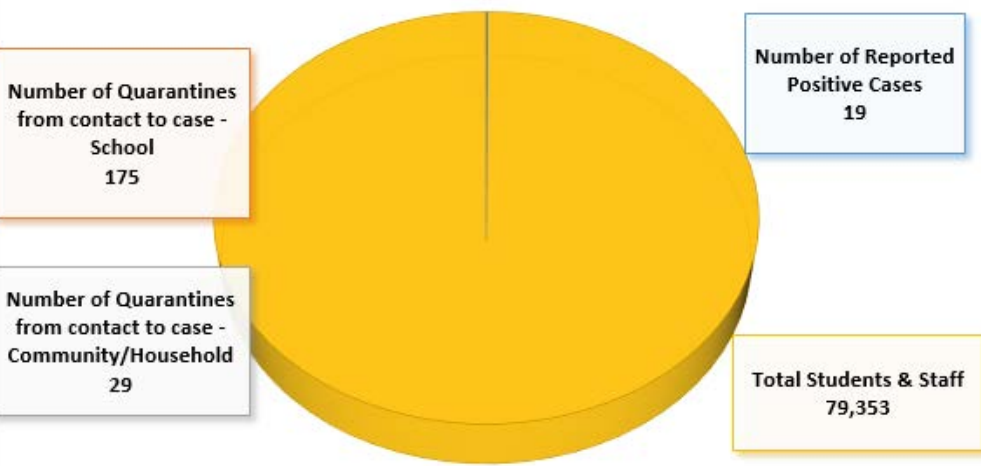

BPS COVID-19 Dashboard

Number of Reported Positive Cases (District-wide)
9/11/20 - 9/14/20

19

4

Employees

15

Students

Number of Quarantines from contact to case (District-wide)
9/11/20 - 9/14/20

204

175

Quarantines contact to case - School

29

Quarantines contact to case - Community/Household

Schools impacted by a reported positive case 9/11/20 - 9/14/20

Andersen Elementary
Atlantis Elementary
Cocoa High
Creel Elementary
Discovery Elementary
Golfview Elementary
Heritage High
Melbourne High

Oak Park Elementary
Southwest Middle
Space Coast Jr. / Sr. High
Titusville High
University Park Elementary
Viera High
Westside Elementary
Williams Elementary

[Click HERE for quarantine numbers by school](#)

- Please note that outside organizations pull their data from our records and may not have the most current numbers based upon the date range and scope of information being requested.
- The dashboard will be updated on Tuesdays and Fridays by the end of the day.

BPS COVID-19 DASHBOARD - 09/11 - 9/14

In order to protect the personal information of our students and staff, we will not release information which could lead to identification of affected individuals.

*Data includes information voluntarily provided by participating charter schools.

The data represented in this dashboard covers 09/11/20 through 9/14/20 at 12:30 pm. The next update will be Friday, 9/18/20.

For resources and helpful information, please visit www.brevardschools.org/COVID-19