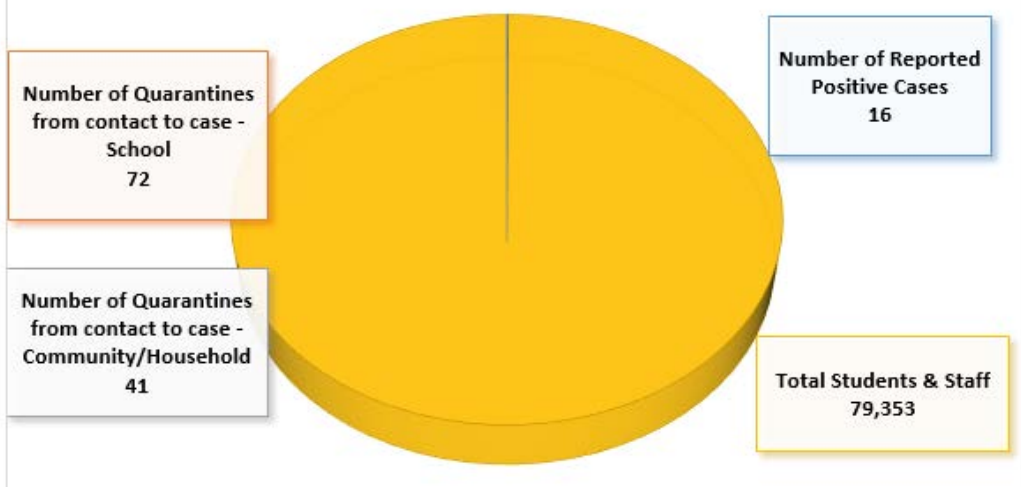

BPS COVID-19 Dashboard

Number of Reported Positive Cases (District-wide)

9/18/20 - 9/21/20

16

Total reported cases from 8/31 - 9/21 = 128

6

10

Employees

Students

Number of Quarantines from contact to case (District-wide)

9/18/20 - 9/21/20

113

72

Quarantines contact to case - School

41

Quarantines contact to case - Community/Household

Schools impacted by a reported positive case 9/18/20 - 9/21/20

Astronaut High
Bayside High
Cocoa High
Eau Gallie High
Edgewood Jr. / Sr. High
Endeavour Elementary
Enterprise Elementary
Hoover Middle

Imperial Estates Elementary
Madison Middle
Ocean Breeze Elementary
Space Coast Jr. / Sr. High
University Park Elementary
West Melbourne School for Science
Westside Elementary

[Click HERE for quarantine numbers by school](#)

- Please note that outside organizations pull their data from our records and may not have the most current numbers based upon the date range and scope of information being requested.
- The dashboard will be updated on Tuesdays and Fridays by the end of the day.

BPS COVID-19 DASHBOARD - 09/18 - 9/21

The data represented in this dashboard covers 09/19/20 through 9/21/20 at 11:00 am.

The next update will be Friday, 9/25/20.

In order to protect the personal information of our students and staff, we will not release information which could lead to identification of affected individuals.

*Data includes information voluntarily provided by participating charter schools.

For resources and helpful information, please visit www.brevardschools.org/COVID-19