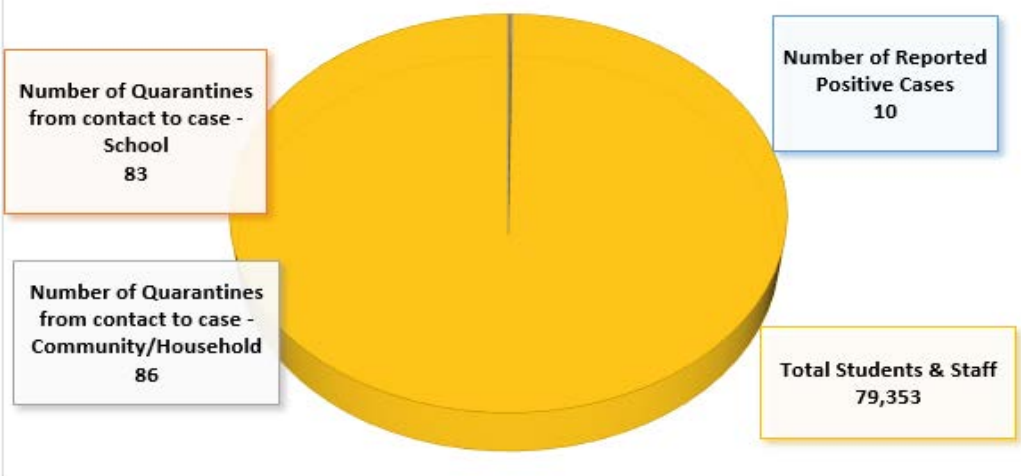

BPS COVID-19 Dashboard

Number of Reported Positive Cases (District-wide)

9/25/20 - 9/28/20

10

Total reported cases from 8/31 - 9/28 = 168

4

6

Employees

Students

Number of Quarantines from contact to case (District-wide)

9/25/20 - 9/28/20

169

83

Quarantines contact to case - School

86

Quarantines contact to case - Community/Household

Schools Impacted by a Reported Positive Case 9/25/20 - 9/28/20:

- Astronaut High
- Audubon Elementary
- Eau Gallie High
- Endeavour Elementary
- McNair Magnet Middle
- Satellite High
- University Park Elementary
- West Shore Jr. / Sr. High

[Click HERE for quarantine numbers by school](#)

- Please note that outside organizations pull their data from our records and may not have the most current numbers based upon the date range and scope of information being requested.
- The dashboard will be updated on Tuesdays and Fridays by the end of the day.

BPS COVID-19 DASHBOARD - 09/25 - 9/28

In order to protect the personal information of our students and staff, we will not release information which could lead to identification of affected individuals.

*Data includes information voluntarily provided by participating charter schools.

The data represented in this dashboard covers 09/25/20 through 9/28/20 at 1:00 pm.
The next update will be Friday, 10/2/20.

For resources and helpful information, please visit www.brevardschools.org/COVID-19