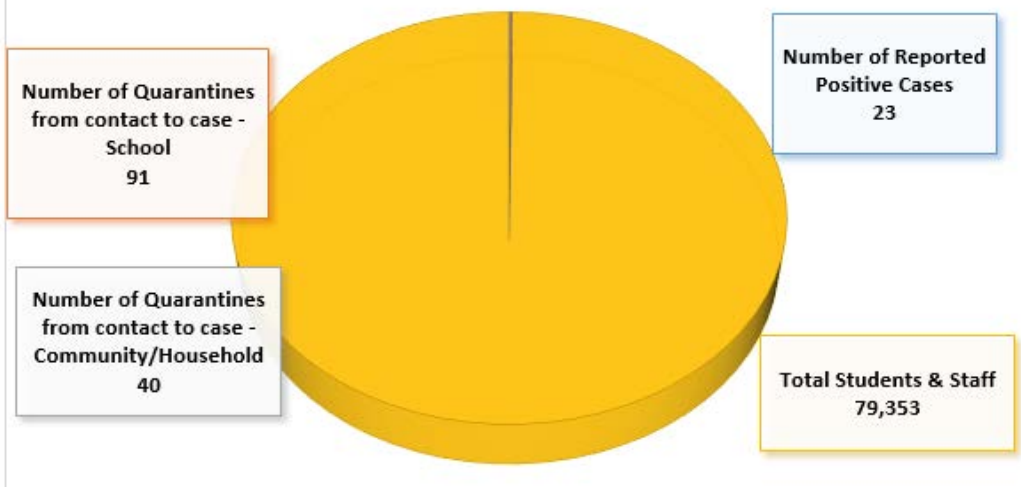

BPS COVID-19 Dashboard

Number of Reported Positive Cases (District-wide)
9/8/20 - 9/10/20

23

3

Employees

20

Students

Number of Quarantines from contact to case (District-wide)
9/8/20 - 9/10/20

131

91

Quarantines contact to case - School

40

Quarantines contact to case - Community/Household

Schools impacted by a reported positive case 9/8/20 - 9/10/20

Andersen Elementary
Atlantis Elementary
Audubon Elementary
Bayside High
Cocoa Beach Jr. / Sr. High
Coquina Elementary
Croton Elementary
DeLaura Middle
Eau Gallie High
Endeavour Elementary
Golfview Elementary

Golfview Elementary
Hoover Middle
Johnson Middle
Kennedy Middle
Mims Elementary
Palm Bay Elementary
Palm Bay Magnet High
Riverview
Rockledge High
Satellite High
Space Coast Jr. /Sr. High

[Click HERE for quarantine numbers by school](#)

- Please note that outside organizations pull their data from our records and may not have the most current numbers based upon the date range and scope of information being requested.
- The dashboard will be updated on Tuesdays and Fridays by the end of the day.

BPS COVID-19 DASHBOARD - 09/8 - 9/10

In order to protect the personal information of our students and staff, we will not release information which could lead to identification of affected individuals.

*Data includes information voluntarily provided by participating charter schools.

The data represented in this dashboard covers 09/8/20 through 9/10/20 at 2:45 pm. The next update will be Tuesday, 9/15/20.

For resources and helpful information, please visit www.brevardschools.org/COVID-19