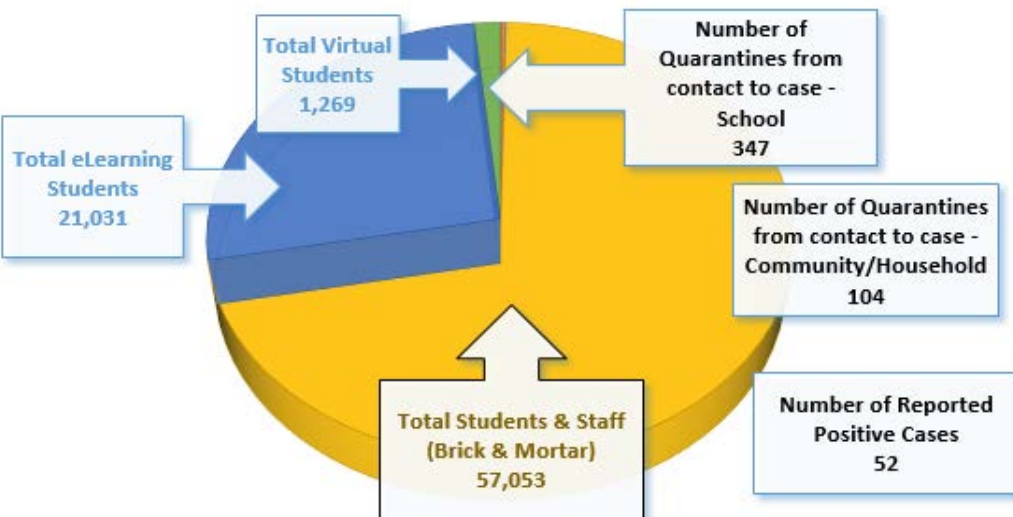

104

Quarantines contact to case - Community/Household

[Click HERE for quarantine numbers by school](#)

• Please note that outside organizations pull their data from our records and may not have the most current numbers based upon the date range and scope of information being requested.

• The dashboard will be updated on Tuesdays and Fridays by the end of the day.

BPS COVID-19 DASHBOARD - 12/4 - 12/7

In order to protect the personal information of our students and staff, we will not release information which could lead to identification of affected individuals.