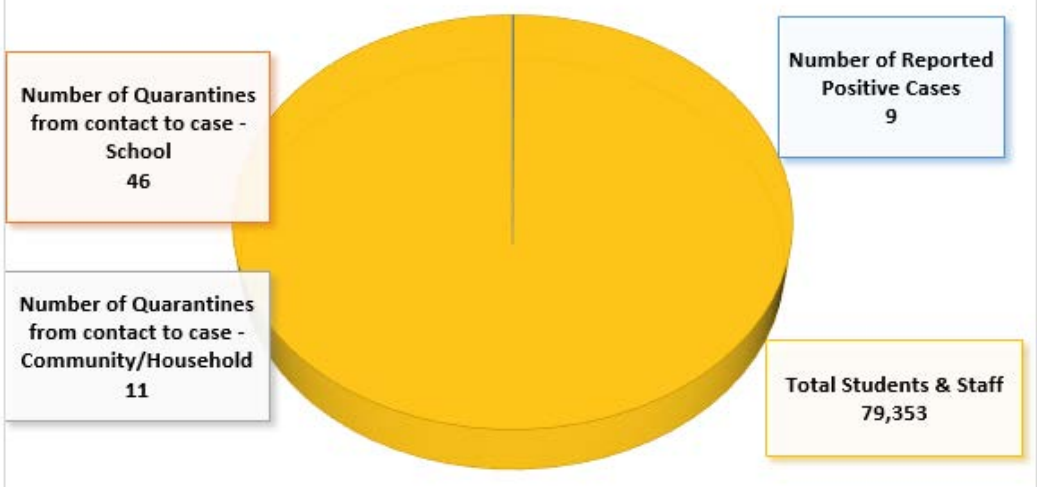

BPS COVID-19 Dashboard

Number of Reported Positive Cases (District-wide)
9/4/20 - 9/7/20

9

1

8

Employees

Students

Number of Quarantines from contact to case (District-wide)
9/4/20 - 9/7/20

57

46

Quarantines contact to case - School

11

Quarantines contact to case - Community/Household

Schools impacted by a reported positive case 9/4/20 - 9/7/20

Andersen Elementary
Cambridge Elementary
Cocoa High
Columbia Elementary
Golfview Elementary
Kennedy Middle
McNair Magnet Middle
Merritt Island High

Odyssey Prep Charter
Rockledge High
Satellite High
Surfside Elementary
Tropical Elementary
Viera High
West Shore Jr. / Sr. High

[Click HERE for quarantine numbers by school](#)

- Please note that outside organizations pull their data from our records and may not have the most current numbers based upon the date range and scope of information being requested.
- The dashboard will be updated on Tuesdays and Fridays by the end of the day.

BPS COVID-19 DASHBOARD - 09/04 - 9/07

The data represented in this dashboard covers 9/4/20 through 9/7/20. The next update will be Friday, 9/11/20.

In order to protect the personal information of our students and staff, we will not release information which could lead to identification of affected individuals.

*Data includes information voluntarily provided by participating charter schools.

For resources and helpful information, please visit www.brevardschools.org/COVID-19