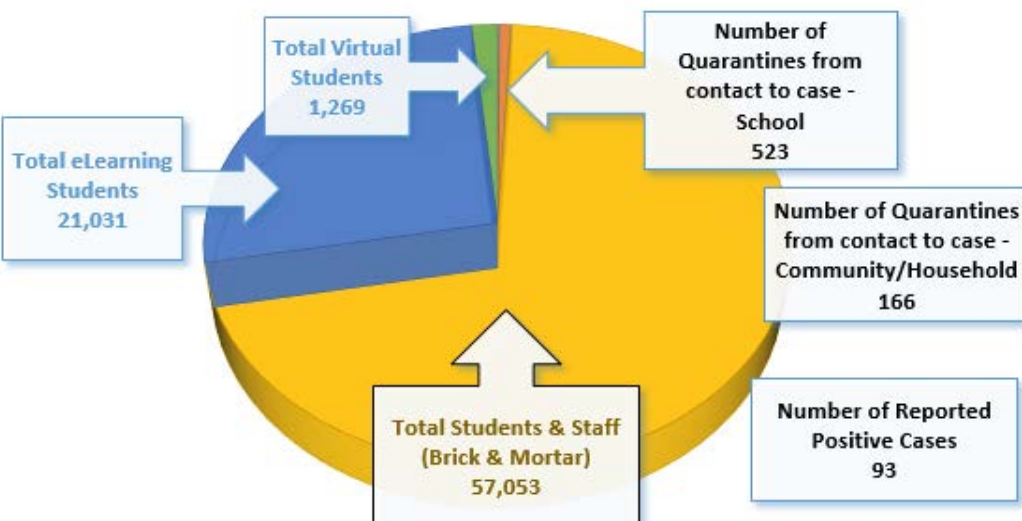

BPS COVID-19 Dashboard

Number of Reported Positive Cases
(District-wide)

1/12/21 - 1/14/21

93

Total Reported Cases since 8/31/20 = 1,568

25

Employees

68

Students

Number of Quarantines from
contact to case (District-wide)

1/12/21 - 1/14/21

689

523

Quarantines contact to case - School

166

Quarantines contact to case -
Community/Household

Schools impacted by a reported positive case 1/12/21 - 1/14/21

Audubon Elementary	Melbourne High
Bayside High	Merritt Island High
Central Middle	Mims Elementary
Cocoa Beach Jr. / Sr. High	Palm Bay Elementary
Cocoa High	Palm Bay Magnet High
Creel Elementary	Pinewood Elementary
DeLaura Middle	Plant Operations
Eau Gallie High	Riviera Elementary
Edgewood Jr. / Sr. High	Rockledge High
Endeavour Elementary	Sabal Elementary
Enterprise Elementary	Satellite High
ESF - School Board Building	South Lake Elementary
Fairglen Elementary	Southwest Middle
Harbor City Elementary	Space Coast Jr. / Sr. High
Heritage High	Titusville High
Hoover Middle	Transportation
Imperial Estates Elementary	Turner Elementary
Jefferson Middle	Univ Park Elementary
Johnson Middle	Viera Elementary
Kennedy Middle	Viera High
Lockmar Elementary	West Shore Jr. /Sr. High
Longleaf Elementary	Westside Elementary
McAuliffe Elementary	Williams Elementary
Meadowlane Primary	

[Click HERE for quarantine numbers by school](#)

BPS COVID-19 DASHBOARD - 1/12 - 1/14

The data represented in this dashboard covers 1/12/21 through 1/14/21 as of 1:00 pm on the day of the update. The next update will be Tuesday, January 19, 2021.

In order to protect the personal information of our students and staff, we will not release information which could lead to identification of affected individuals.

*Data includes information voluntarily provided by participating charter schools.

For resources and helpful information, please visit www.brevardschools.org/COVID-19