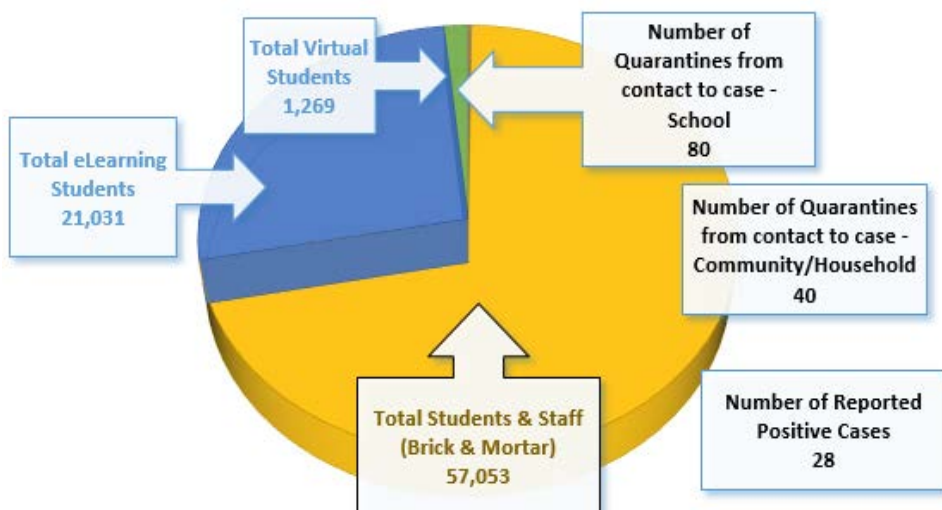

BPS COVID-19 Dashboard

Number of Reported Positive Cases
(District-wide)

1/15/21 - 1/18/21

28

Total Reported Cases since 8/31/20 = 1,596

14

Employees

14

Students

Number of Quarantines from
contact to case (District-wide)
1/15/21 - 1/18/21

120

80

Quarantines contact to case - School

40

Quarantines contact to case -
Community/Household

Schools impacted by a reported positive case 1/15/21 - 1/18/21

Discovery Elementary
Eau Gallie High
Endeavour Elementary
Enterprise Elementary
ESF - School Board Building
Golfview Elementary
Harbor City Elementary
Heritage High
Jupiter Elementary
Lewis Carroll Elementary

McAuliffe Elementary
Oak Park Elementary
Quest Elementary
Rockledge High
Satellite High
Saturn Elementary
South Area Alternative Learning
South Lake Elementary
Tropical Elementary
Turner Elementary

[Click HERE for quarantine numbers by school](#)

- Please note that outside organizations pull their data from our records and may not have the most current numbers based upon the date range and scope of information being requested.

- The dashboard will be updated on Tuesdays and Fridays by the end of the day.

BPS COVID-19 DASHBOARD - 1/15 - 1/18

In order to protect the personal information of our students and staff, we will not release information which could lead to identification of affected individuals.

*Data includes information voluntarily provided by participating charter schools.

The data represented in this dashboard covers 1/15/21 through 1/18/21 as of 2:00 pm on the day of the update. The next update will be Friday, January 22, 2021.

For resources and helpful information, please visit www.brevardschools.org/COVID-19