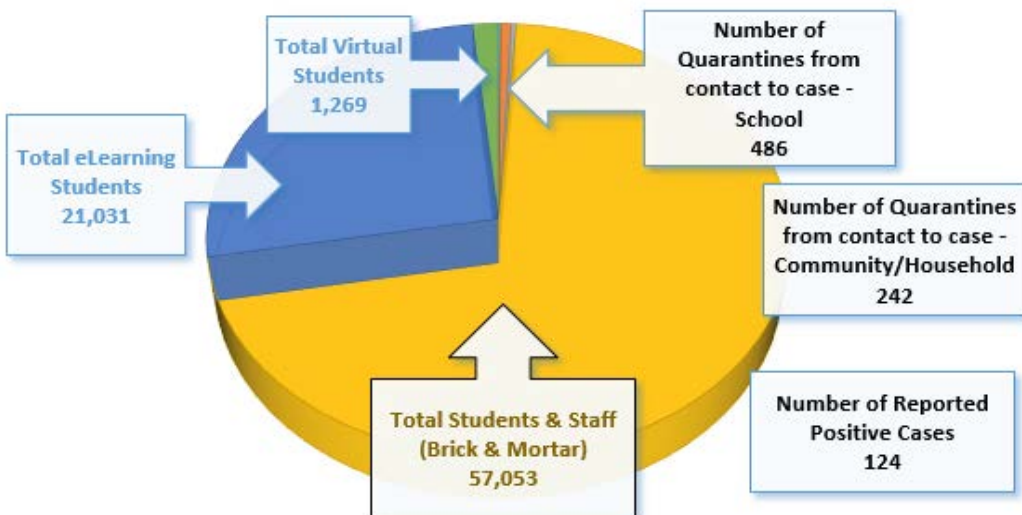

35

89

Employees

Students

Number of Quarantines from
contact to case (District-wide)
1/19/21 - 1/21/21

728

486

Quarantines contact to case - School

242

Quarantines contact to case -
Community/Household

Schools impacted by a reported positive case 1/19/21 - 1/21/21

- Apollo Elementary
- Assistive Technology
- Bayside High
- Brevard Virtual
- Central Middle
- Cocoa Beach Jr. / Sr. High
- Cocoa High
- Columbia Elementary
- Creel Elementary
- DeLaura Middle
- Discovery Elementary
- Eau Gallie High
- Edgewood Jr. / Sr. High
- ESF - School Board Building
- Fieldstone
- Freedom 7 Elementary
- Gemini Elementary
- Harbor City Elementary
- Head Start
- Heritage High
- Holland Elementary
- Imperial Estates Elementary
- Johnson Middle
- Juvenile Detention Ctr.
- Lewis Carroll Elementary
- Lockmar Elementary
- Longleaf Elementary
- Madison Middle
- Manatee Elementary
- McNair Magnet Middle
- Meadowlane Intermediate
- Melbourne High
- Merritt Island High
- MILA Elementary
- Oak Park Elementary
- Palm Bay Magnet High
- Port Malabar Elementary
- Quest Elementary
- Ralph Williams Elementary
- Riviera Elementary
- Rockledge High
- Satellite High
- Saturn Elementary
- South Lake Elementary
- Southwest Middle
- Space Coast Jr. / Sr. High
- Stone Magnet Middle
- Titusville High
- Transportation
- Tropical Elementary
- Turner Elementary
- University Park Elementary
- Viera High
- West Melbourne School for Science
- West Shore Jr. / Sr. High

BPS COVID-19 DASHBOARD - 1/19 - 1/21

[Click HERE for quarantine numbers by school](#)

In order to protect the personal information of our students and staff, we will not release information which could lead to identification of affected individuals.

*Data includes information voluntarily provided by participating charter schools.

For resources and helpful information, please visit www.brevardschools.org/COVID-19

The data represented in this dashboard covers 1/19/21 through 1/21/21 as of 2:00 pm on the day of the update. The next update will be Tuesday, January 26, 2021.