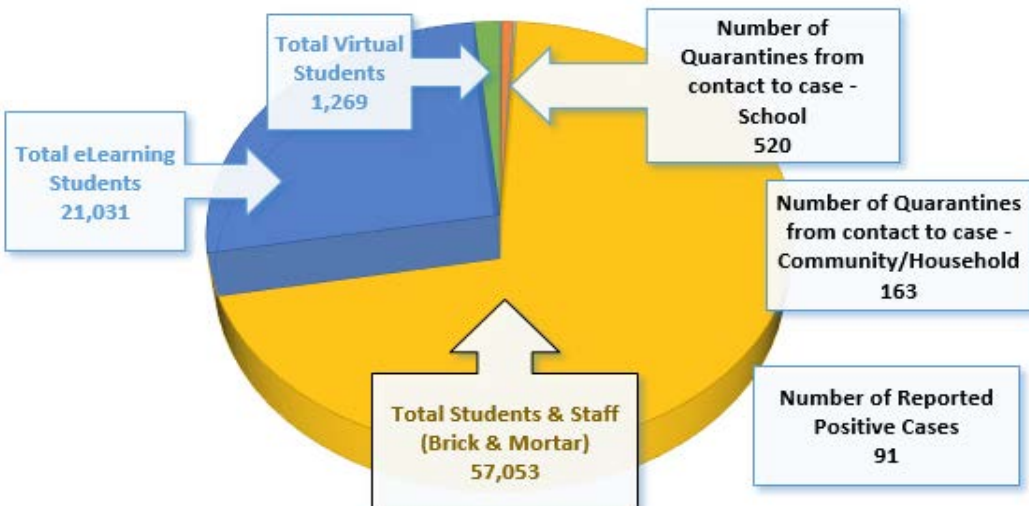

BPS COVID-19 Dashboard

Number of Reported Positive Cases
(District-wide)

1/22/21 - 1/25/21

91

Total Reported Cases since 8/31/20 = 1,811

Schools impacted by a reported positive case 1/22/21 - 1/25/21

- | | |
|-----------------------------|----------------------------|
| Andersen Elementary | Lewis Carroll Elementary |
| Apollo Elementary | Manatee Elementary |
| Astronaut High | McAuliffe Elementary |
| Atlantis Elementary | McNair Magnet Middle |
| Bayside High | Melbourne High |
| Brevard Virtual | Merritt Island High |
| Central Middle | Oak Park Elementary |
| Challenger 7 Elementary | Palm Bay Magnet High |
| Cocoa Beach Jr. / Sr. High | Pinewood Elementary |
| DeLaura Middle | Port Malabar Elementary |
| Eau Gallie High | Project Employ |
| Edgewood Jr. /Sr. High | Rockledge High |
| Endeavour Elementary | Roosevelt Elementary |
| ESF - School Board School | Satellite High |
| Fairglen Elementary | Saturn Elementary |
| Gemini Elementary | South Lake Elementary |
| Harbor City | Southwest Middle |
| Harbor City Elementary | Space Coast Jr. / Sr. High |
| Head Start | Stone Magnet Middle |
| Heritage High | Student Support |
| Imperial Estates Elementary | Sunrise Elementary |
| Infants & Toddlers Division | Titusville High |
| Jefferson Middle | Transportation |
| Johnson Middle | Tropical Elementary |
| Kennedy Middle | Viera High |

26

Employees

65

Students

Number of Quarantines from contact to case (District-wide)

1/22/21 - 1/25/21

683

520

Quarantines contact to case - School

163

Quarantines contact to case - Community/Household

BPS COVID-19 DASHBOARD - 1/22 - 1/25

[Click HERE for quarantine numbers by school](#)

In order to protect the personal information of our students and staff, we will not release information which could lead to identification of affected individuals.