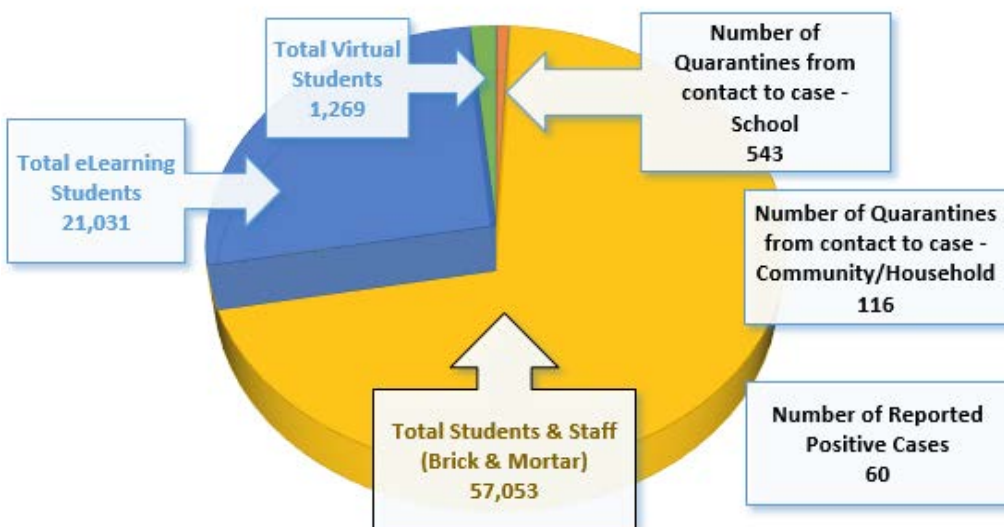

BPS COVID-19 Dashboard

Number of Reported Positive Cases
(District-wide)

1/29/21 - 2/1/21

60

Total Reported Cases since 8/31/20 = 1,946

Schools impacted by a reported positive case 1/29/21 - 2/1/21

- Astronaut High - Bayside High - Cocoa Beach Jr. / Sr. High - Cocoa High - DeLaura Middle - Edgewood Jr. / Sr. High - ESF - School Board Building - Fairglen Elementary - Heritage High - Jefferson Middle - Johnson Middle - Madison Middle - McAuliffe Elementary - Meadowlane Intermediate - Meadowlane Primary - Melbourne High - Merritt Island High	- Oak Park Elementary - Palm Bay Elementary - Riviera Elementary - Sabal Elementary - Saturn Elementary - Sea Park Elementary - Sherwood Elementary - Space Coast Jr. / Sr. High - Sunrise Elementary - Suntree Elementary - Titusville High - Tropical Elementary - University Park Elementary - Viera Elementary - Viera High - West Shore Jr. / Sr. High

17

43

Employees

Students

Number of Quarantines from contact to case (District-wide)

1/29/21 - 2/1/21

659

543

Quarantines contact to case - School

116

Quarantines contact to case - Community/Household

[Click HERE](#) for quarantine numbers by school

BPS COVID-19 DASHBOARD - 1/29 - 2/1

In order to protect the personal information of our students and staff, we will not release information which could lead to identification of affected individuals.

*Data includes information voluntarily provided by participating charter schools.

For resources and helpful information, please visit www.brevardschools.org/COVID-19

The data represented in this dashboard covers 1/29/21 through 2/1/21 as of 2:00 pm on the day of the update. The next update will be Friday, February 5, 2021.