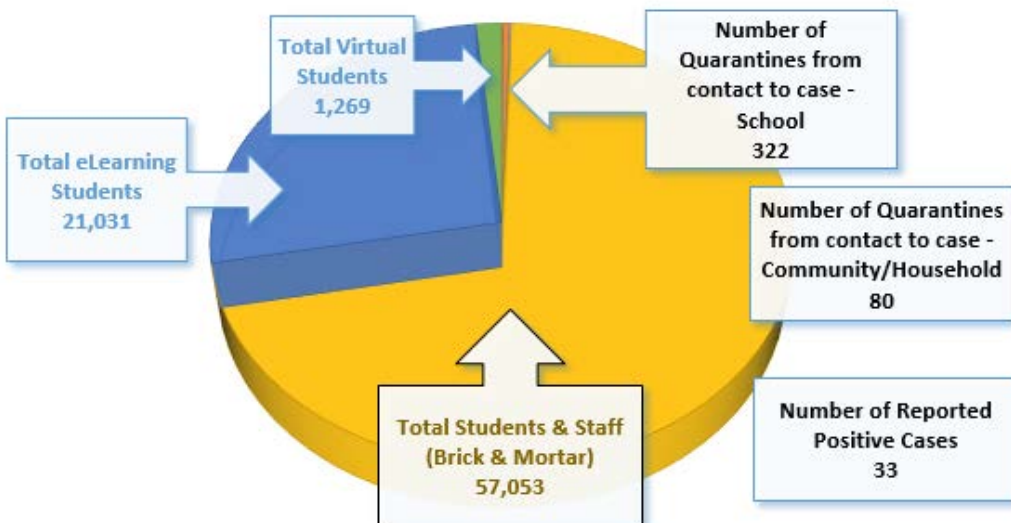

BPS COVID-19 Dashboard

Number of Reported Positive Cases (District-wide)
10/13/20 - 10/15/20
33

Total Reported Cases since 8/31/20 = 344

9

Employees

24

Students

Number of Quarantines from contact to case (District-wide)
10/13/20 - 10/15/20
402

402

322

Quarantines contact to case - School

80

Quarantines contact to case - Community/Household

Schools impacted by a reported positive case 10/13/20 - 10/15/20

Adult Education

Astronaut High
Audubon Elementary
Central Middle
Croton Elementary
Eau Gallie High
ESF (School Board Building)
Gemini Elementary
Heritage High
Lockmar Elementary
Madison Middle

Meadowlane Intermediate

Meadowlane Primary
Melbourne High
Merritt Island High
*Pineapple Cove Classical Academy
*Odyssey Charter
Roy Allen Elementary
Transportation
Viera High
Williams Elementary

[Click HERE for quarantine numbers by school](#)

- Please note that outside organizations pull their data from our records and may not have the most current numbers based upon the date range and scope of information being requested.
- The dashboard will be updated on Tuesdays and Fridays by the end of the day.

BPS COVID-19 DASHBOARD - 10/13 - 10/15

In order to protect the personal information of our students and staff, we will not release information which could lead to identification of affected individuals.

*Data includes information voluntarily provided by participating charter schools.

The data represented in this dashboard covers 10/13/20 through 10/15/20 as of 1:00 pm on the day of the update. **The next update will be Tuesday, 10/20/20.**

For resources and helpful information, please visit www.brevardschools.org/COVID-19