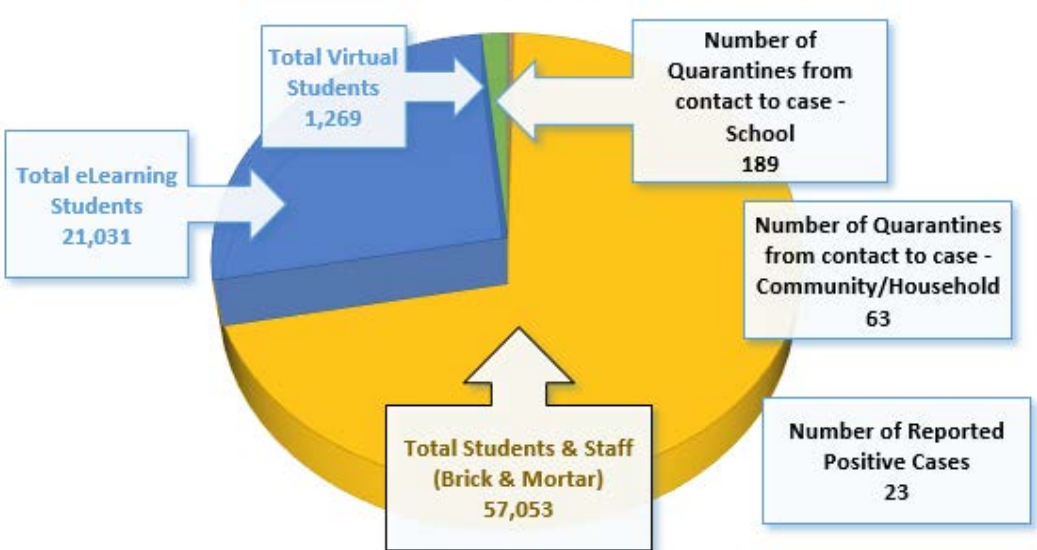

BPS COVID-19 Dashboard

Number of Reported Positive Cases (District-wide)
10/16/20 - 10/19/20
23
Total Reported Cases since 8/31/20 = 367

4	19
Employees	Students

Number of Quarantines from contact to case (District-wide)
10/16/20 - 10/19/20
252

189
Quarantines contact to case - School

63
Quarantines contact to case - Community/Household

Schools impacted by a reported positive case 10/16/20 - 10/19/20

Astronaut High Atlantis Elementary Cocoa Beach Jr./Sr. High Cocoa High ESF (School Board Building) Indialantic Elementary Kennedy Middle Meadowlane Intermediate	Meadowlane Primary Merritt Island High Oak Park Elementary Pathways at Gardendale *Pineapple Cove Classical Academy Roy Allen Elementary Space Coast Jr. / Sr. High

[Click HERE for quarantine numbers by school](#)

- Please note that outside organizations pull their data from our records and may not have the most current numbers based upon the date range and scope of information being requested.
- The dashboard will be updated on Tuesdays and Fridays by the end of the day.

BPS COVID-19 DASHBOARD - 10/16 - 10/19

In order to protect the personal information of our students and staff, we will not release information which could lead to identification of affected individuals.

*Data includes information voluntarily provided by participating charter schools.

The data represented in this dashboard covers 10/16/20 through 10/19/20 as of 1:00 pm on the day of the update. **The next update will be Friday, 10/23/20.**

For resources and helpful information, please visit www.brevardschools.org/COVID-19