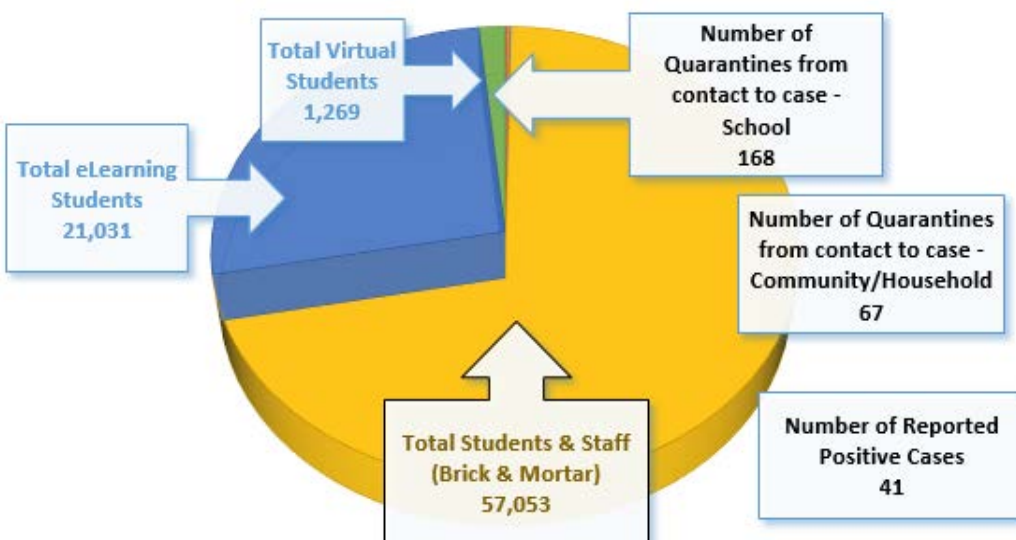

BPS COVID-19 Dashboard

Number of Reported Positive Cases
(District-wide)

10/20/20 - 10/22/20

41

Total Reported Cases since 8/31/20 = 408

Schools impacted by a reported positive case 10/20/20 - 10/22/20

- Astronaut High - Atlantis Elementary - Cambridge Elementary - Cocoa Beach Jr. / Sr. High - Cocoa High - Creel Elementary - Eau Gallie High - Edgewood Jr. / Sr. High - ESF (School Board Building) - Heritage High - Indialantic Elementary - Johnson Middle - Kennedy Middle - Lockmar Elementary	- Meadowlane Intermediate - Oak Park Elementary *Odyssey Charter *Pineapple Cove Classical Academy - Riviera Elementary - Saturn Elementary - Sea Park Elementary - Space Coast Jr. / Sr. High - Surfside Elementary - Titusville High - Turner Elementary - Viera High - Williams Elementary

13

Employees

28

Students

Number of Quarantines from contact to case (District-wide)

10/20/20 - 10/22/20

235

168

Quarantines contact to case - School

67

Quarantines contact to case - Community/Household

[Click HERE for quarantine numbers by school](#)

- Please note that outside organizations pull their data from our records and may not have the most current numbers based upon the date range and scope of information being requested.
- The dashboard will be updated on Tuesdays and Fridays by the end of the day.

BPS COVID-19 DASHBOARD - 10/20 - 10/22

In order to protect the personal information of our students and staff, we will not release information which could lead to identification of affected individuals.

*Data includes information voluntarily provided by participating charter schools.

The data represented in this dashboard covers 10/20/20 through 10/22/20 as of 1:00 pm on the day of the update. **The next update will be Tuesday, 10/27/20.**

For resources and helpful information, please visit www.brevardschools.org/COVID-19