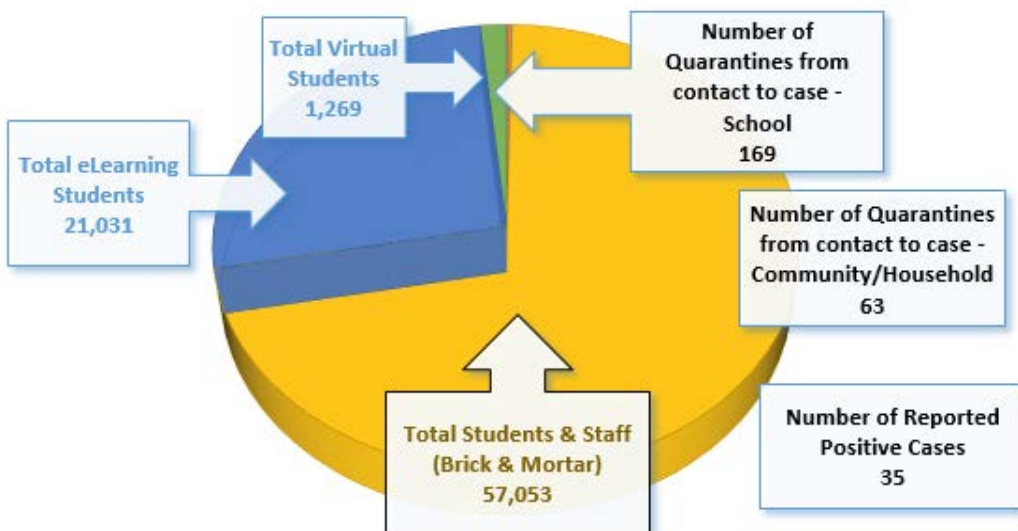

Quarantines contact to case - School

**63**

Quarantines contact to case - Community/Household

[Click HERE for quarantine numbers by school](#)

- Please note that outside organizations pull their data from our records and may not have the most current numbers based upon the date range and scope of information being requested.
- The dashboard will be updated on Tuesdays and Fridays by the end of the day.

## BPS COVID-19 DASHBOARD - 10/30 - 11/2

*In order to protect the personal information of our students and staff, we will not release information which could lead to identification of affected individuals.*