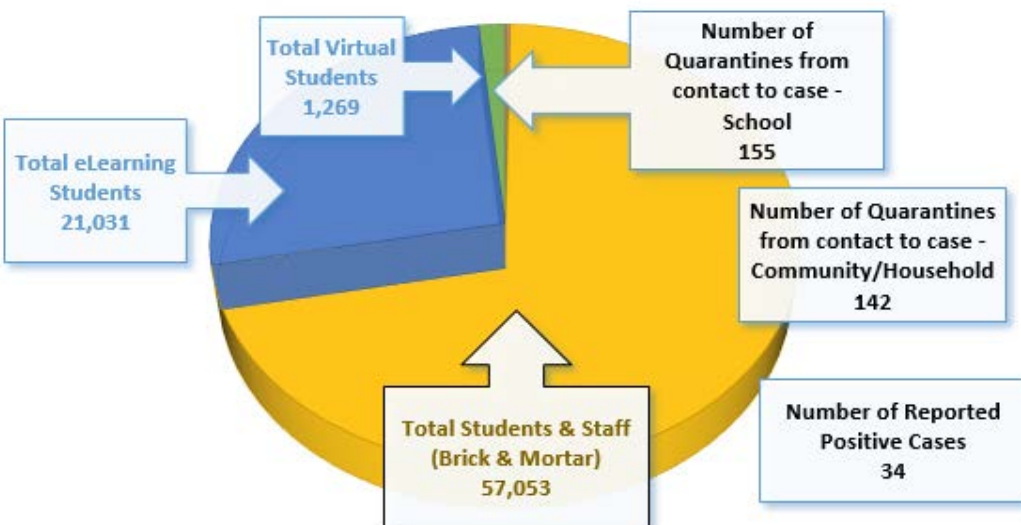

BPS COVID-19 DASHBOARD - 11/10 - 11/12

In order to protect the personal information of our students and staff, we will not release information which could lead to identification of affected individuals.

*Data includes information voluntarily provided by participating charter schools.

The data represented in this dashboard covers 11/10/20 through 11/12/20 as of 2:00 pm on the day of the update. **The next update will be Tuesday, 11/17/20.**

For resources and helpful information, please visit www.brevardschools.org/COVID-19