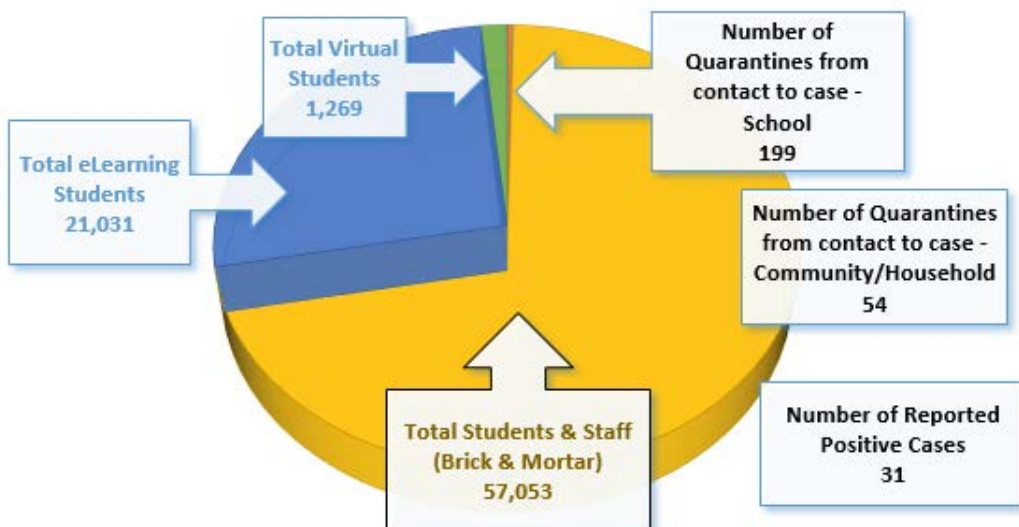

**253**

**199**

Quarantines contact to case - School

**54**

Quarantines contact to case - Community/Household

[Click HERE for quarantine numbers by school](#)

- Please note that outside organizations pull their data from our records and may not have the most current numbers based upon the date range and scope of information being requested.
- The dashboard will be updated on Tuesdays and Fridays by the end of the day.

## BPS COVID-19 DASHBOARD - 11/13 - 11/16

*In order to protect the personal information of our students and staff, we will not release information which could lead to identification of affected individuals.*