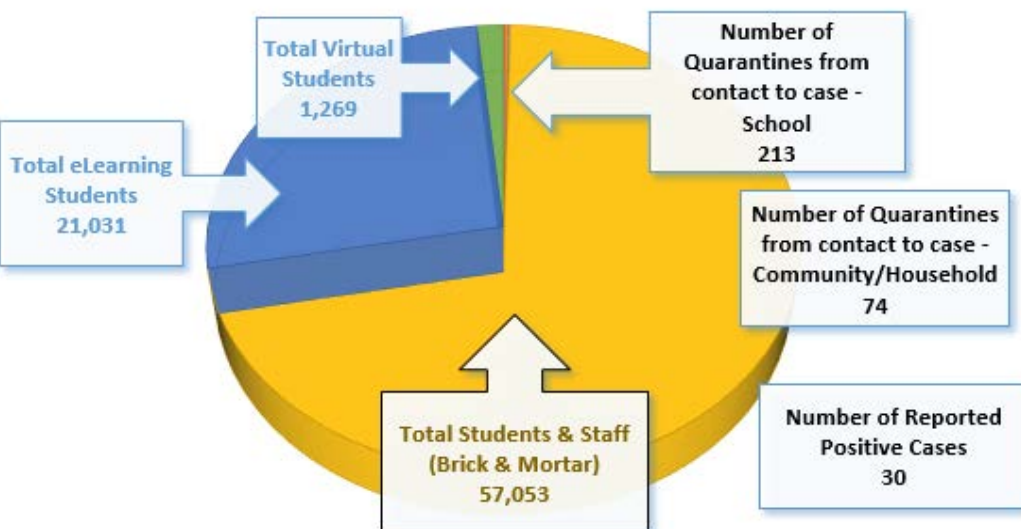

BPS COVID-19 Dashboard

Number of Reported Positive Cases
(District-wide)

11/17/20 - 11/19/20

30

Total Reported Cases since 8/31/20 = 679

5

25

Employees

Students

Number of Quarantines from
contact to case (District-wide)
11/17/20 - 11/19/20

287

213

Quarantines contact to case - School

74

Quarantines contact to case -
Community/Household

Schools impacted by a reported positive case 11/17/20 - 11/19/20

Adult Education

Astronaut High

Bayside High

Discovery Elementary

Eau Gallie High

Heritage High

Hoover Middle

Johnson Middle

Kennedy Middle

Lewis Carroll Elementary

Merritt Island High

Palm Bay Magnet High

Sabal Elementary

Saturn Elementary

Stone Middle

Sunrise Elementary

Titusville High

Viera Elementary

Viera High

West Melbourne School for
Science

West Shore Jr/Sr High

Due to the Thanksgiving holiday and break, there will only be one dashboard issued next week - on Tuesday, 11/24.

[Click HERE for quarantine numbers by school](#)

- Please note that outside organizations pull their data from our records and may not have the most current numbers based upon the date range and scope of information being requested.
- The dashboard will be updated on Tuesdays and Fridays by the end of the day.

BPS COVID-19 DASHBOARD - 11/17 - 11/19

In order to protect the personal information of our students and staff, we will not release information which could lead to identification of affected individuals.

*Data includes information voluntarily provided by participating charter schools.

The data represented in this dashboard covers 11/17/20 through 11/19/20 as of 1:00 pm on the day of the update. **The next update will be Tuesday, 11/24/20.**

For resources and helpful information, please visit www.brevardschools.org/COVID-19