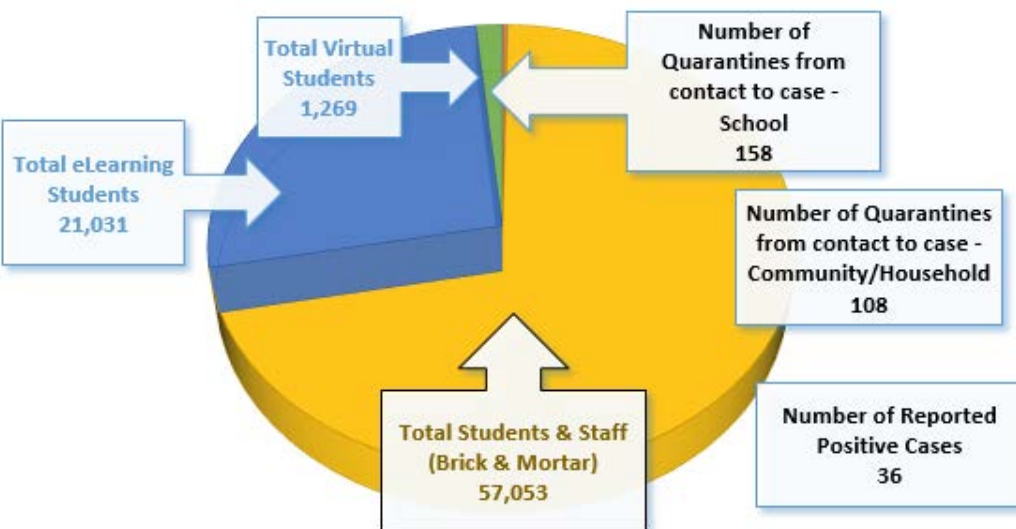

**108**

Quarantines contact to case - Community/Household

*Due to the Thanksgiving holiday and break, there will only be one dashboard issued this week*

[Click HERE for quarantine numbers by school](#)

- Please note that outside organizations pull their data from our records and may not have the most current numbers based upon the date range and scope of information being requested.
- The dashboard will be updated on Tuesdays and Fridays by the end of the day.

## BPS COVID-19 DASHBOARD - 11/20 - 11/23

*In order to protect the personal information of our students and staff, we will not release information which could lead to identification of affected individuals.*