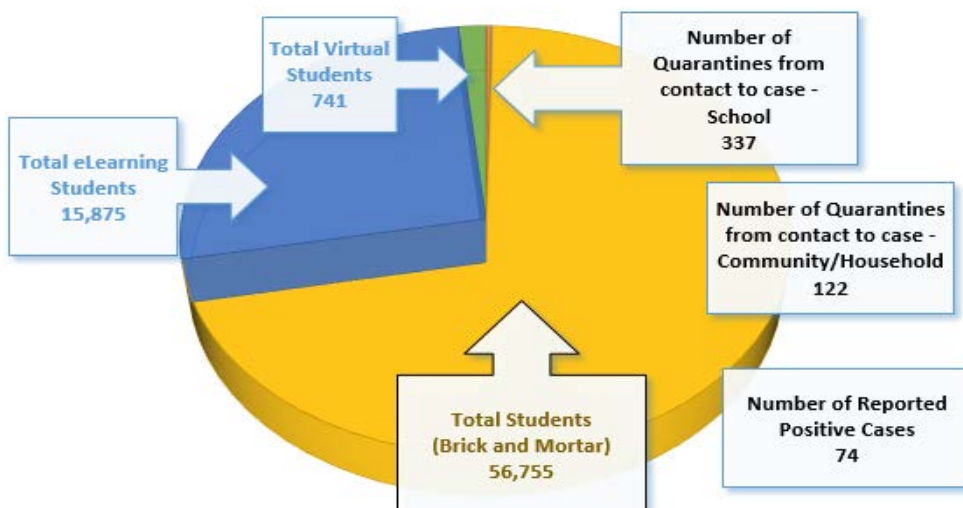

BPS COVID-19 Dashboard

Number of Reported Positive Cases
(District-wide)

2/16/21 - 2/18/21

74

Total Reported Cases since 8/31/20 = 2,255

20

Employees

54

Students

Number of Quarantines from
contact to case (District-wide)

2/16/21 - 2/18/21

459

337

Quarantines contact to case - School

122

Quarantines contact to case -
Community/Household

Schools impacted by a reported positive case 2/16/21 - 2/18/21

Apollo Elementary	Meadowlane Primary
Atlantis Elementary	Melbourne High
Bayside High	Merritt Island High
Brevard Virtual School	Ocean Breeze Elementary
Central Middle	Palm Bay Magnet High
Challenger 7 Elementary	Pinewood Elementary
Cocoa High	Ralph Williams Elementary
Columbia Elementary	Rockledge High
Discovery Elementary	Roy Allen Elementary
Eau Gallie High	Satellite High
Edgewood Jr. / Sr. High	Saturn Elementary
Endeavour Elementary	Sherwood Elementary
ESF - School Board Building	Southwest Middle
Fairglen Elementary	Space Coast Jr. / Sr. High
Golfview Elementary	Stone Magnet Middle
Heritage High	Sunrise Elementary
Indialantic Elementary	Titusville High
Lewis Carroll Elementary	Transportation
Madison Middle	Viera High
McAuliffe Elementary	Westside Elementary
Meadowlane Intermediate	

[Click HERE](#) for quarantine numbers by school

BPS COVID-19 DASHBOARD - 2/16 - 2/18

In order to protect the personal information of our students and staff, we will not release information which could lead to identification of affected individuals.

*Data includes information voluntarily provided by participating charter schools.

For resources and helpful information, please visit www.brevardschools.org/COVID-19

The data represented in this dashboard covers 2/16/21 through 2/18/21 as of 2:00 pm on the day of the update. The next update will be Tuesday, February 23, 2021.