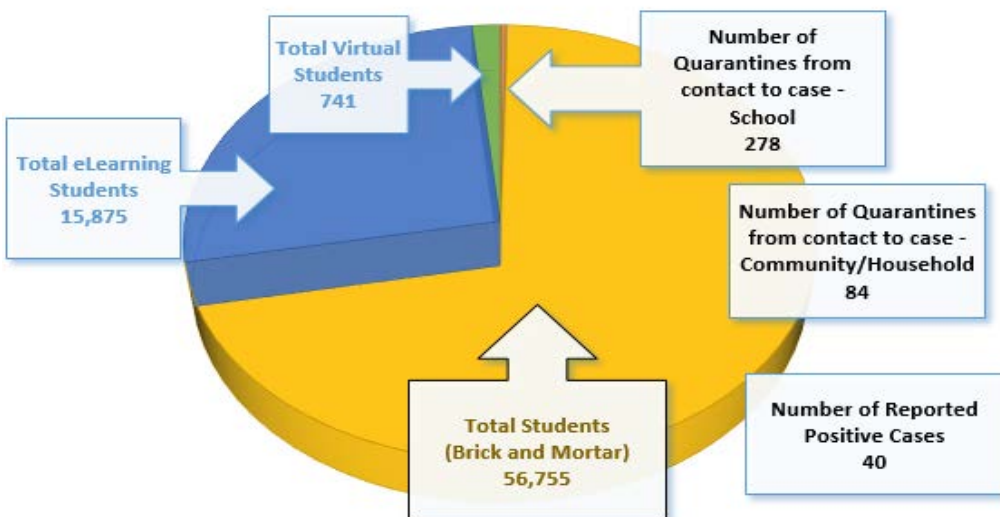

BPS COVID-19 Dashboard

Number of Reported Positive Cases
(District-wide)

2/19/21 - 2/22/21

40

Total Reported Cases since 8/31/20 = 2,295

10

Employees

30

Students

Number of Quarantines from
contact to case (District-wide)

2/19/21 - 2/22/21

362

278

Quarantines contact to case - School

84

Quarantines contact to case -
Community/Household

Schools impacted by a reported positive case 2/19/21 - 2/22/21

Apollo Elementary	Meadowlane Intermediate
Bayside High	Melbourne High
Brevard Virtual	Merritt Island High
Challenger 7 Elementary	MILA Elementary
Eau Gallie High	Mims Elementary
Endeavour Elementary	Ocean Breeze Elementary
ESF - School Board Building	Riviera Elementary
Harbor City Elementary	Roosevelt Elementary
Heritage High	Saturn Elementary
Hoover Middle	Space Coast Jr. / Sr. High
Indialantic Elementary	Stone Magnet Middle
Jackson Middle	Sunrise Elementary
Lewis Carroll Elementary	Tropical Elementary
Lockmar Elementary	Turner Elementary
Manatee Elementary	West Shore Jr. / Sr. High
McAuliffe Elementary	Westside Elementary

[Click HERE](#) for quarantine numbers by school

BPS COVID-19 DASHBOARD - 2/19 - 2/22

The data represented in this dashboard covers 2/19/21 through 2/22/21 as of 1:00 pm on the day of the update. The next update will be Friday, February 26, 2021.

In order to protect the personal information of our students and staff, we will not release information which could lead to identification of affected individuals.

*Data includes information voluntarily provided by participating charter schools.

For resources and helpful information, please visit www.brevardschools.org/COVID-19