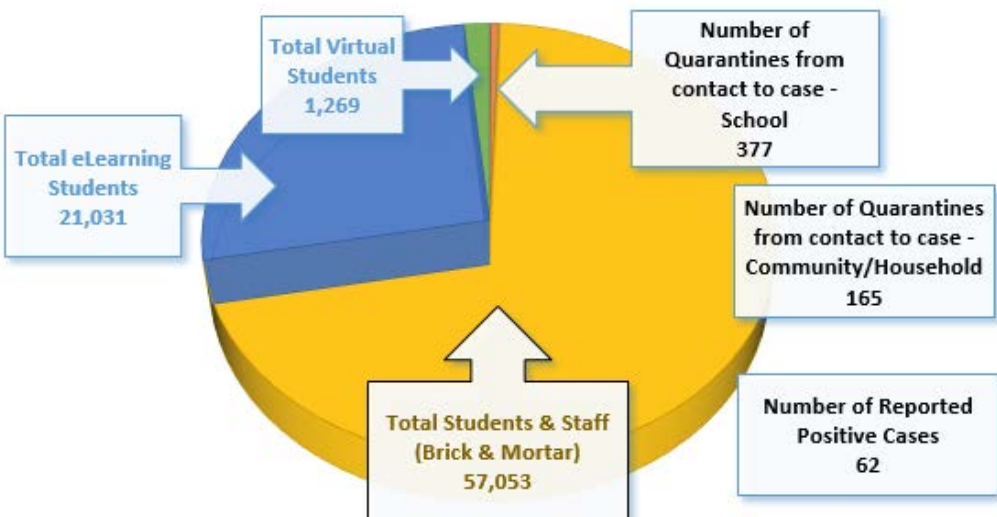

BPS COVID-19 Dashboard

Number of Reported Positive Cases
(District-wide)

2/2/21 - 2/4/21

62

Total Reported Cases since 8/31/20 = 2,008

15

47

Employees

Students

Number of Quarantines from
contact to case (District-wide)

2/2/21 - 2/4/21

542

377

Quarantines contact to case - School

165

Quarantines contact to case -
Community/Household

Schools impacted by a reported positive case 2/2/21 - 2/4/21

Astronaut High	Meadowlane Intermediate
Bayside High	Melbourne High
Brevard Adult Education	Mims Elementary
Central Middle	Palm Bay Elementary
Challenger 7 Elementary	Palm Bay Magnet High
Cocoa Beach Jr. / Sr. High	Port Malabar Elementary
Cocoa High	Satellite High
Columbia Elementary	Saturn Elementary
Croton Elementary	South Lake Elementary
Discovery Elementary	Space Coast Jr. / Sr. High
Edgewood Jr. / Sr. High	Stone Magnet Middle
Heritage High	Suntree Elementary
Hoover Middle	Surfside Elementary
Jackson Middle	Tropical Elementary
Jefferson Middle	Turner Elementary
Jupiter Elementary	Viera Elementary
Kennedy Middle	Viera High
Longleaf Elementary	West Melbourne School for Science
Manatee Elementary	West Shore Jr. / Sr. High

[Click HERE](#) for quarantine numbers by school

BPS COVID-19 DASHBOARD - 2/2 - 2/4

In order to protect the personal information of our students and staff, we will not release information which could lead to identification of affected individuals.

*Data includes information voluntarily provided by participating charter schools.

For resources and helpful information, please visit www.brevardschools.org/COVID-19

The data represented in this dashboard covers 2/2/21 through 2/4/21 as of 2:00 pm on the day of the update. The next update will be Tuesday, February 9, 2021.