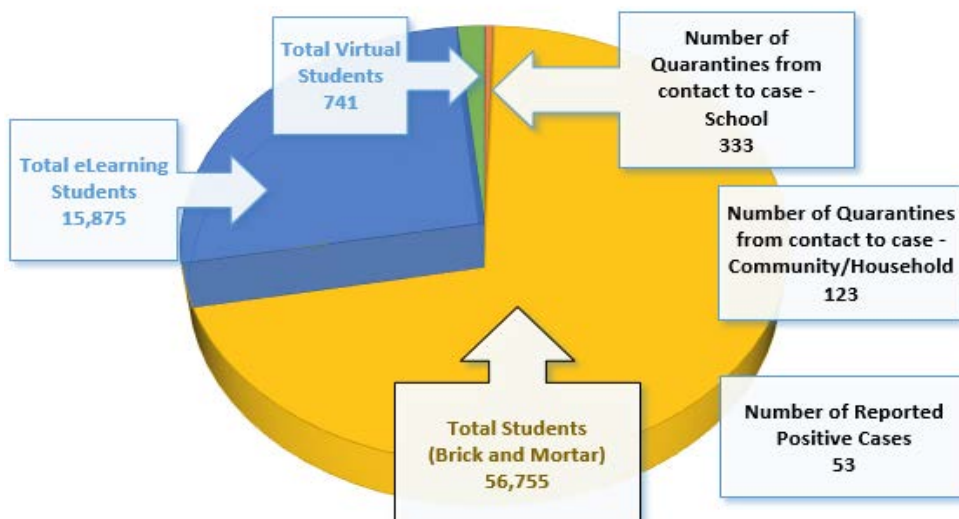

BPS COVID-19 Dashboard

Number of Reported Positive Cases
(District-wide)

2/23/21 - 2/25/21

53

Total Reported Cases since 8/31/20 = 2,348

11

Employees

42

Students

Number of Quarantines from
contact to case (District-wide)

2/23/21 - 2/25/21

456

333

Quarantines contact to case - School

123

Quarantines contact to case -
Community/Household

Schools impacted by a reported positive case 2/23/21 - 2/25/21

Apollo Elementary	Merritt Island High
Astronaut High	MILA Elementary
Bayside High	Oak Park Elementary
Brevard Adult Ed	Ocean Breeze Elementary
Central Middle	Rockledge High
Challenger 7 Elementary	South Lake Elementary
Cocoa Beach Jr/Sr High	Southwest Middle
DeLaura Middle	Space Coast Jr/Sr High
Eau Gallie High	Stevenson Elementary
Edgewood Jr/Sr High	Suntree Elementary
Endeavour Elementary	Titusville High
Gemini Elementary	Tropical Elementary
Golfview Elementary	Turner Elementary
Harbor City Elementary	University Park Elementary
Heritage High	West Shore Jr/Sr High
Jackson Middle	Westside Elementary
Lewis Carroll Elementary	Williams Elementary
Lockmar Elementary	West Melbourne School for Science
Longleaf Elementary	

[Click HERE](#) for quarantine numbers by school

BPS COVID-19 DASHBOARD - 2/23 - 2/25

The data represented in this dashboard covers 2/23/21 through 2/25/21 as of 2:00 pm on the day of the update. The next update will be Tuesday, March 2, 2021.

In order to protect the personal information of our students and staff, we will not release information which could lead to identification of affected individuals.

*Data includes information voluntarily provided by participating charter schools.

For resources and helpful information, please visit www.brevardschools.org/COVID-19