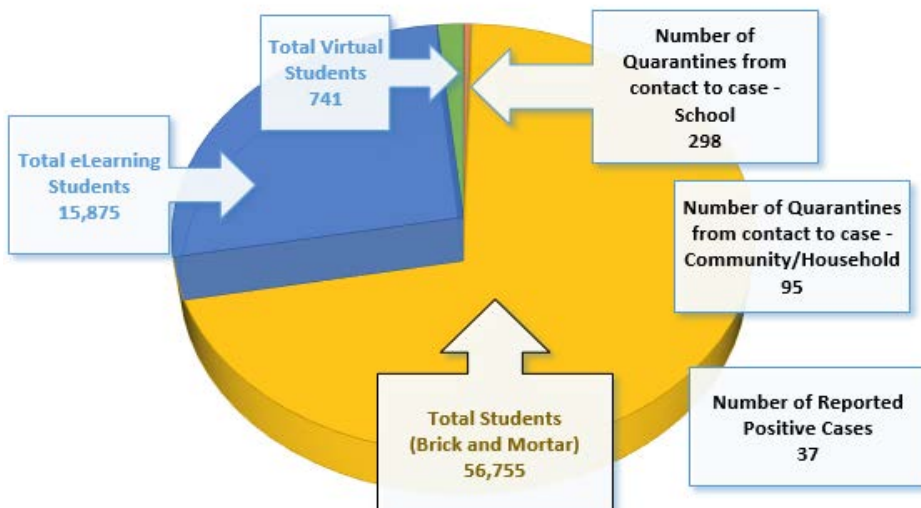

BPS COVID-19 Dashboard

Number of Reported Positive Cases
(District-wide)

2/26/21 - 3/1/21

37

Total Reported Cases since 8/31/20 = 2,385

8

29

Employees

Students

Number of Quarantines from
contact to case (District-wide)

2/26/21 - 3/1/21

393

298

Quarantines contact to case - School

95

Quarantines contact to case -
Community/Household

Schools impacted by a reported positive case 2/26/21 - 3/1/21

Adult Learning Center
Astronaut High
Bayside High
Cocoa High
Columbia Elementary
Discovery Elementary
Eau Gallie High
Freedom 7 Elementary
Indialantic Elementary
Kennedy Middle
Lockmar Elementary
Longleaf Elementary
Madison Middle

Merritt Island High
Oak Park Elementary
Port Malabar Elementary
Southwest Middle
Space Coast Jr/Sr High
Sunrise Elementary
Suntree Elementary
Transportation
Turner Elementary
University Park Elementary
West Shore Jr/Sr High
Westside Elementary

[Click HERE](#) for quarantine numbers by school

BPS COVID-19 DASHBOARD - 2/26 - 3/1

The data represented in this dashboard covers 2/26/21 through 3/1/21 as of 3:00 pm on the day of the update. The next update will be Friday, March 5, 2021.

In order to protect the personal information of our students and staff, we will not release information which could lead to identification of affected individuals.

*Data includes information voluntarily provided by participating charter schools.

For resources and helpful information, please visit www.brevardschools.org/COVID-19