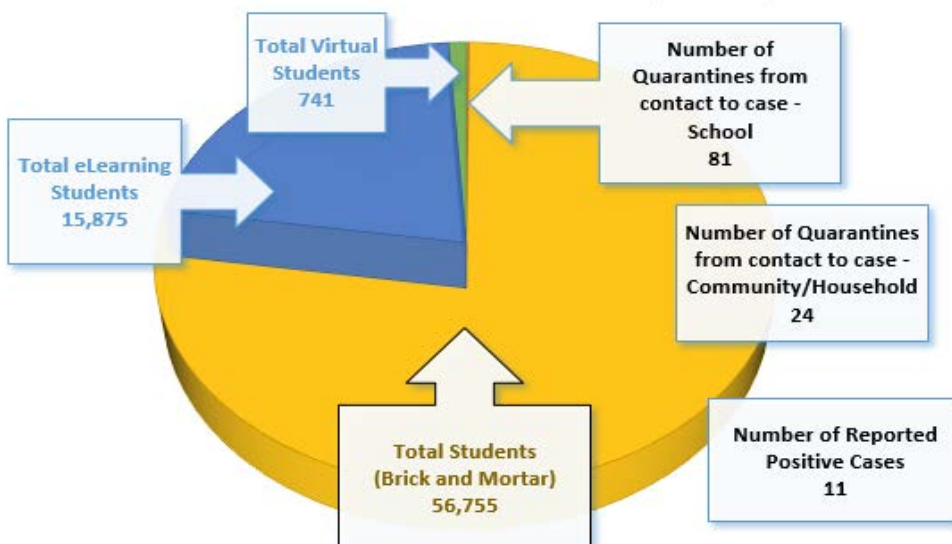

BPS COVID-19 Dashboard

Number of Reported Positive Cases
(District-wide)

3/12/21 - 3/15/21

11

Total Reported Cases since 8/31/20 2,506

4

7

Employees

Students

Number of Quarantines from
contact to case (District-wide)

3/12/21 - 3/15/21

105

81

Quarantines contact to case - School

24

Quarantines contact to case -
Community/Household

Schools impacted by a reported positive case 3/12/21 - 3/15/21

Atlantis Elementary
Bayside High
ESF - School Board Building
Freedom 7 Elementary
Oak Park Elementary

Pinewood Elementary
Port Malabar Elementary
Southwest Middle
Stone Magnet Middle
Turner Elementary

[Click HERE](#) for quarantine numbers by school

Please note, Spring Break is March 15-19th. The COVID-19 Dashboard will still be updated Tuesday and Friday of next week as confirmed cases are still reported while schools are closed over the break.

BPS COVID-19 DASHBOARD - 3/12 - 3/15

In order to protect the personal information of our students and staff, we will not release information which could lead to identification of affected individuals.

*Data includes information voluntarily provided by participating charter schools.

For resources and helpful information, please visit www.brevardschools.org/COVID-19

The data represented in this dashboard covers 3/12/21 through 3/15/21 as of 2:00 pm on the day of the update. The next update will be Friday, March 19, 2021.