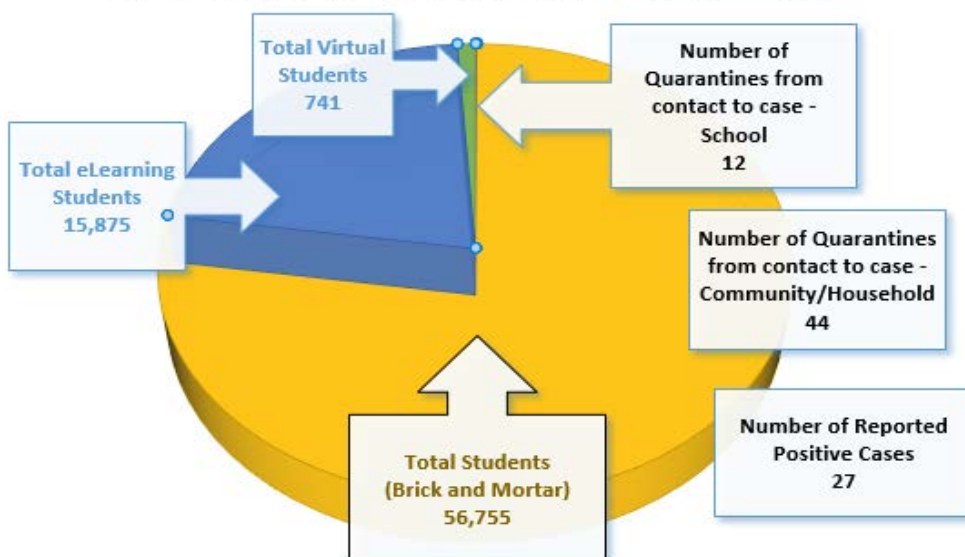

Students

Number of Quarantines from
contact to case (District-wide)

3/16/21 - 3/18/21

56

12

Quarantines contact to case - School

44

Quarantines contact to case -
Community/Household

Schools impacted by a reported positive case 3/16/21 - 3/18/21

Astronaut High
Bayside High
Cape View Elementary
Cocoa Beach Jr./Sr. High
Central Middle
Cocoa High
Eau Gallie High
ESF - School Board Building
Heritage High

Please note, Spring Break is March 15-19th. The COVID-19 Dashboard will still be updated Tuesday and Friday of next week as confirmed cases are still reported while schools are closed over the break.

BPS COVID-19 DASHBOARD - 3/16 - 3/18