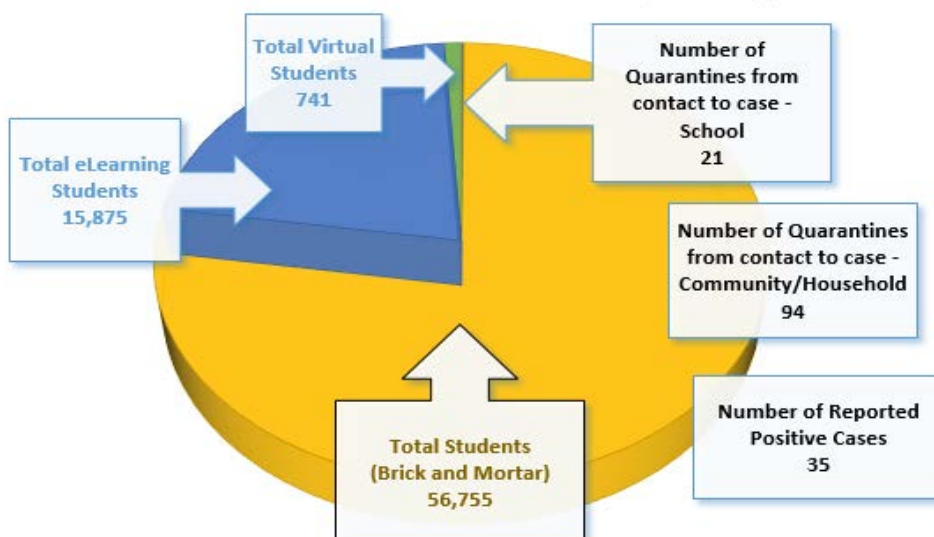

BPS COVID-19 Dashboard

Number of Reported Positive Cases
(District-wide)

3/19/21 - 3/22/21

35

Total Reported Cases since 8/31/20 2,568

4

31

Employees

Students

Number of Quarantines from
contact to case (District-wide)

3/19/21 - 3/22/21

115

21

Quarantines contact to case - School

94

Quarantines contact to case -
Community/Household

Schools impacted by a reported positive case 3/19/21 - 3/22/21

Atlantis Elementary
Bayside High
Columbia Elementary
Eau Gallie High
Edgewood Jr./Sr. High
Enterprise Elementary
ESF - School Board Building
Fairglen Elementary
Freedom 7 Elementary
Heritage High
Jackson Middle
Johnson Middle
Kennedy Middle
Meadowlane Intermediate
Meadowlane Primary

Melbourne High
Mims Elementary
Ocean Breeze Elementary
Palm Bay Elementary
Ralph Williams
Elementary
Satellite High
South Lake Elementary
Southwest Middle
Stone Magnet Middle
Sunrise Elementary
Titusville High
Viera High
West Shore Jr./Sr. High

[Click HERE](#) for quarantine numbers by school

BPS COVID-19 DASHBOARD - 3/19 - 3/22

The data represented in this dashboard covers 3/19/21 through 3/22/21 as of 3:00 pm on the day of the update. The next update will be Friday, March 27, 2021.

In order to protect the personal information of our students and staff, we will not release information which could lead to identification of affected individuals.

*Data includes information voluntarily provided by participating charter schools.

For resources and helpful information, please visit www.brevardschools.org/COVID-19