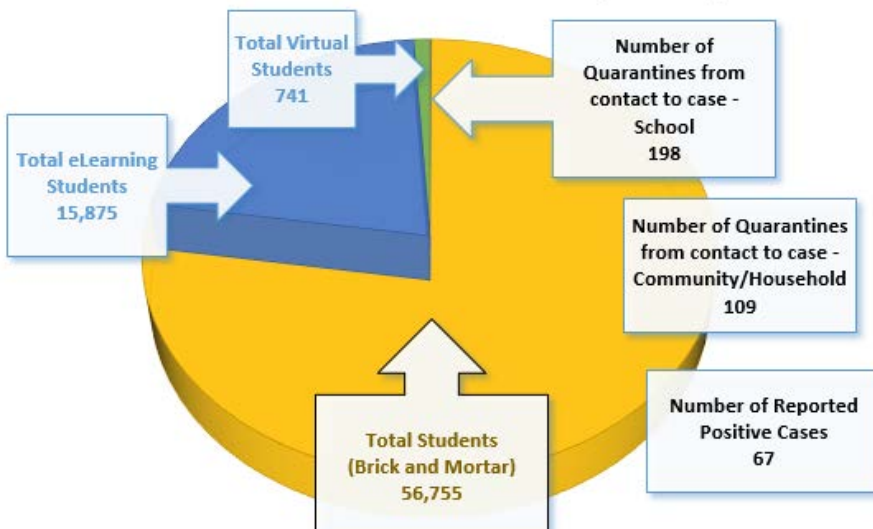

BPS COVID-19 Dashboard

Number of Reported Positive Cases
(District-wide)

3/23/21 - 3/25/21

67

Total Reported Cases since 8/31/20 2,635

9

58

Employees

Students

Number of Quarantines from
contact to case (District-wide)

3/23/21 -3/25/21

307

198

Quarantines contact to case - School

109

Quarantines contact to case -
Community/Household

Schools impacted by a reported positive case 3/23/21 - 3/25/21

Apollo Elementary
Astronaut High
Audubon Elementary
Central Middle
Cocoa Beach Jr./Sr. High
Cocoa High
Creel Elementary
Edgewood Jr./Sr. High
Endeavour Elementary
Fairglen Elementary
Heritage High
Imperial Estates
Elementary
Jupiter Elementary
Kennedy Middle
Lockmar Elementary
Madison Middle

McAuliffe Elementary
McNair Magnet Middle
Meadowlane Primary
Melbourne High
North Area Adult
Education
Oak Park Elementary
Palm Bay Magnet High
Riviera Elementary
Satellite High
Saturn Elementary
Space Coast Jr./Sr. High
Stone Magnet Middle
Transportation
Viera High
Williams Elementary

[Click HERE](#) for quarantine numbers by school

BPS COVID-19 DASHBOARD - 3/23 - 3/25

In order to protect the personal information of our students and staff, we will not release information which could lead to identification of affected individuals.

*Data includes information voluntarily provided by participating charter schools.

For resources and helpful information, please visit www.brevardschools.org/COVID-19

The data represented in this dashboard covers 3/23/21 through 3/25/21 as of 2:00 pm on the day of the update. The next update will be Tuesday, March 30, 2021.