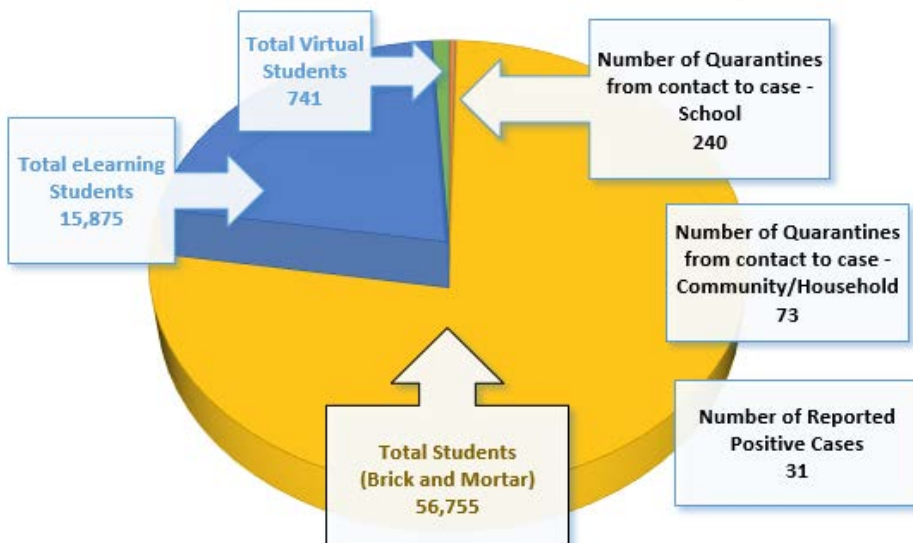

BPS COVID-19 Dashboard

Number of Reported Positive Cases
(District-wide)

3/26/21 - 3/29/21

31

Total Reported Cases since 8/31/20 2,666

6

25

Employees

Students

Number of Quarantines from
contact to case (District-wide)

3/26/21 -3/29/21

313

240

Quarantines contact to case - School

73

Quarantines contact to case -
Community/Household

Schools impacted by a reported positive case 3/26/21 - 3/29/21

Apollo Elementary
Cocoa High
Coquina Elementary
DeLaura Middle
Eau Gallie High
Longleaf Elementary
Manatee Elementary
McAuliffe Elementary
North Area Alt. Learning Center
Palm Bay Elementary

Satellite High
Sea Park Elementary
South Lake Elementary
Southwest Middle
Space Coast Jr./Sr. High
Titusville High
Turner Elementary
University Park
Viera High
West Shore Jr./Sr. High

[Click HERE](#) for quarantine numbers by school

BPS COVID-19 DASHBOARD - 3/26 - 3/29

The data represented in this dashboard covers 3/26/21 through 3/29/21 as of 2:00 pm on the day of the update. The next update will be Friday, April 2, 2021.

In order to protect the personal information of our students and staff, we will not release information which could lead to identification of affected individuals.

*Data includes information voluntarily provided by participating charter schools.

For resources and helpful information, please visit www.brevardschools.org/COVID-19