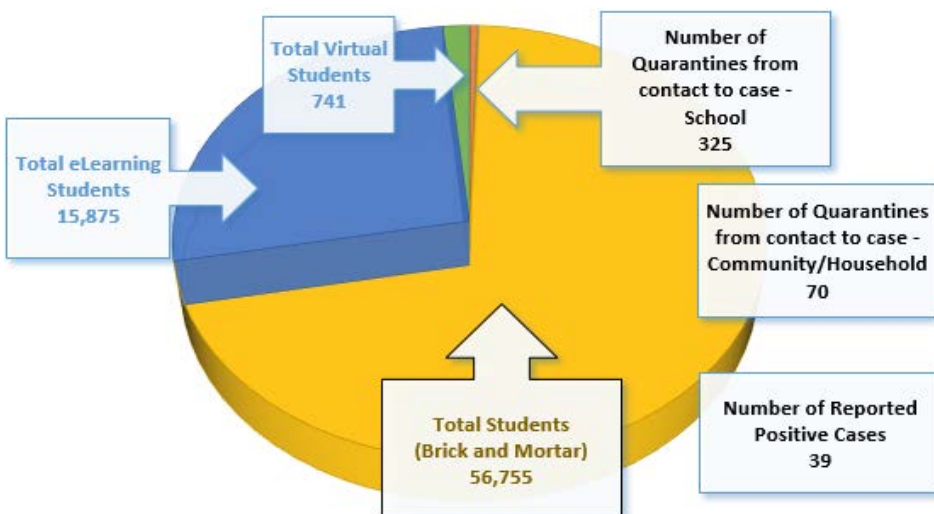

BPS COVID-19 Dashboard

Number of Reported Positive Cases
(District-wide)

3/5/21 - 3/8/21

39

Total Reported Cases since 8/31/20 = 2,463

6

33

Employees

Students

Number of Quarantines from
contact to case (District-wide)

3/5/21 -3/8/21

395

325

Quarantines contact to case - School

70

Quarantines contact to case -
Community/Household

Schools impacted by a reported positive case 3/5/21 - 3/8/21

Astronaut High
Audubon Elementary
Bayside High
Columbia Elementary
Edgewood Jr./Sr. High
ESF - School Board
Building
Fairglen Elementary
Freedom 7 Elementary
Kennedy Middle
Lockmar Elementary

Madison Middle
Melbourne High
Merritt Island High
Palm Bay Magnet High
Satellite High
Southwest Middle
Surfside Elementary
Tropical Elementary
Viera Elementary
West Shore Jr./Sr. High
Westside Elementary

[Click HERE](#) for quarantine numbers by school

BPS COVID-19 DASHBOARD - 3/5 - 3/8

In order to protect the personal information of our students and staff, we will not release information which could lead to identification of affected individuals.

*Data includes information voluntarily provided by participating charter schools.

For resources and helpful information, please visit www.brevardschools.org/COVID-19

The data represented in this dashboard covers 3/5/21 through 3/8/21 as of 2:00 pm on the day of the update. The next update will be Friday, March 12, 2021.