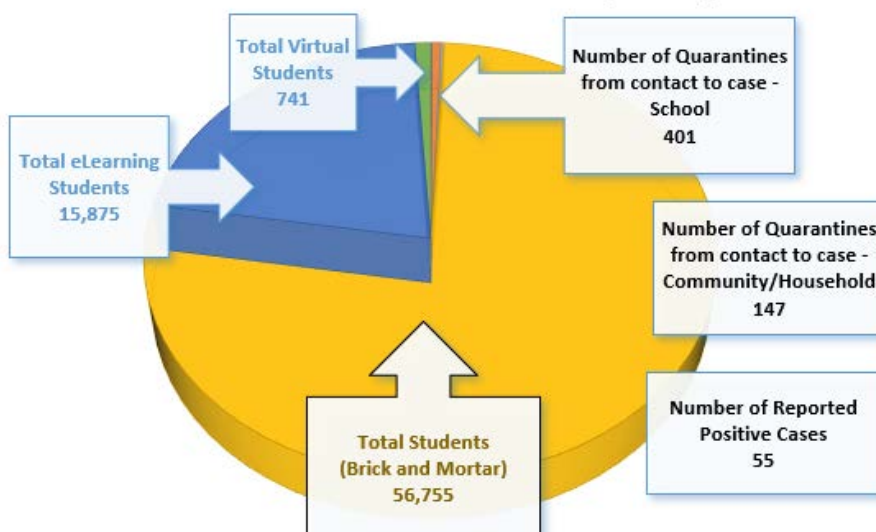

BPS COVID-19 Dashboard

Number of Reported Positive Cases (District-wide)

4/13/21 - 4/15/21

55

Total Reported Cases since 8/31/20 2,822

5

50

Employees

Students

Number of Quarantines from contact to case (District-wide)

4/13/21 - 4/15/21

548

401

Quarantines contact to case - School

147

Quarantines contact to case - Community/Household

Schools impacted by a reported positive case 4/13/21 - 4/15/21

- Apollo Elementary - Bayside High - Central Middle - Challenger 7 Elementary - Cocoa Beach Jr/Sr High - Cocoa High - Discovery Elementary - Eau Gallie High - Fairglen Elementary - Harbor City Elementary - Hoover Middle - Imperial Estates Elementary - Jackson Middle - Johnson Middle - Madison Middle - Meadowlane Intermediate - Meadowlane Primary	- Merritt Island High - Palm Bay Magnet High - Pinewood Elementary - Port Malabar Elementary - Quest Elementary - Riviera Elementary - Satellite High - Sea Park Elementary - Southwest Middle - Space Coast Jr/Sr High - Stone Magnet Middle - Titusville High - Transportation - University Park Elementary - Viera High - West Shore Jr/Sr High

[Click HERE](#) for quarantine numbers by school

BPS COVID-19 DASHBOARD - 4/13- 4/15

In order to protect the personal information of our students and staff, we will not release information which could lead to identification of affected individuals.

*Data includes information voluntarily provided by participating charter schools.

For resources and helpful information, please visit www.brevardschools.org/COVID-19

The data represented in this dashboard covers 4/13/21 through 4/15/21 as of 2:00 pm on the day of the update. The next update will be Tuesday 4/20, 2021.