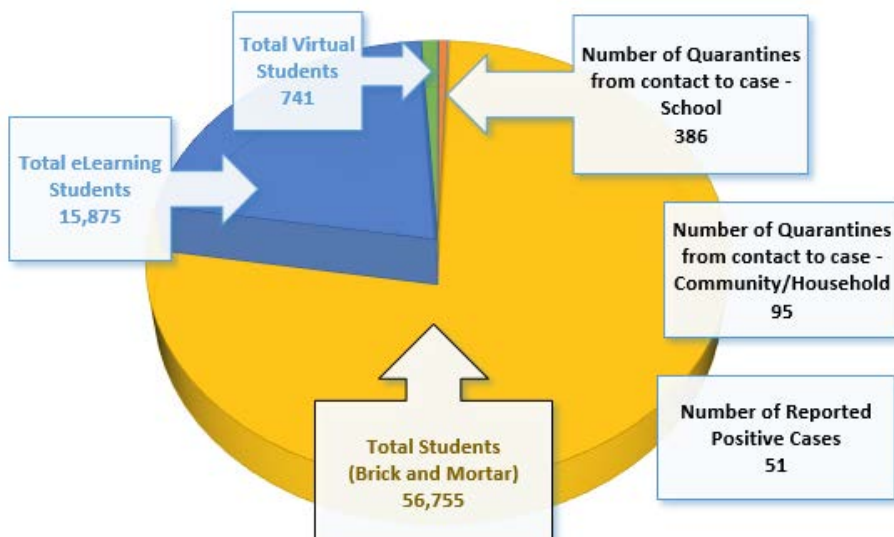

14

37

Employees

Students

Number of Quarantines from contact to case (District-wide)

4/16/21 - 4/19/21

481

386

Quarantines contact to case - School

95

Quarantines contact to case - Community/Household

[Click HERE](#) for quarantine numbers by school

BPS COVID-19 DASHBOARD - 4/16- 4/19

The data represented in this dashboard covers 4/16/21 through 4/19/21 as of 2:00 pm on the day of the update. The next update will be Friday, April 23, 2021.