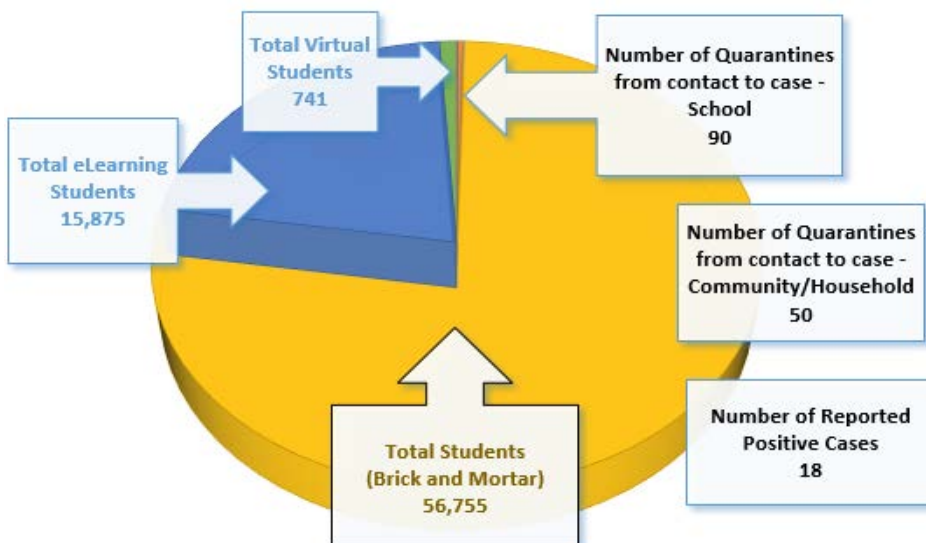

BPS COVID-19 Dashboard

Number of Reported Positive Cases
(District-wide)

4/23/21 - 4/26/21

18

Total Reported Cases since 8/31/20 2,943

Schools impacted by a reported positive case 4/23/21 - 4/26/21

- Cocoa Beach Jr./Sr. High
- Cocoa High
- Kennedy Middle
- Meadowlane Intermediate
- Melbourne High
- Oak Park Elementary
- Palm Bay Elementary
- Riviera Elementary
- Roy Allen Elementary
- Sabal Elementary
- Space Coast Jr./Sr. High
- University Park Elementary

5

13

Employees

Students

Number of Quarantines from contact to case (District-wide)

4/23/21 - 4/26/21

140

90

Quarantines contact to case - School

50

Quarantines contact to case - Community/Household

[Click HERE](#) for quarantine numbers by school

BPS COVID-19 DASHBOARD - 4/23- 4/26

In order to protect the personal information of our students and staff, we will not release information which could lead to identification of affected individuals.

*Data includes information voluntarily provided by participating charter schools.

For resources and helpful information, please visit www.brevardschools.org/COVID-19

The data represented in this dashboard covers 4/23/21 through 4/26/21 as of 3:00 pm on the day of the update. The next update will be Tuesday, April 27, 2021.