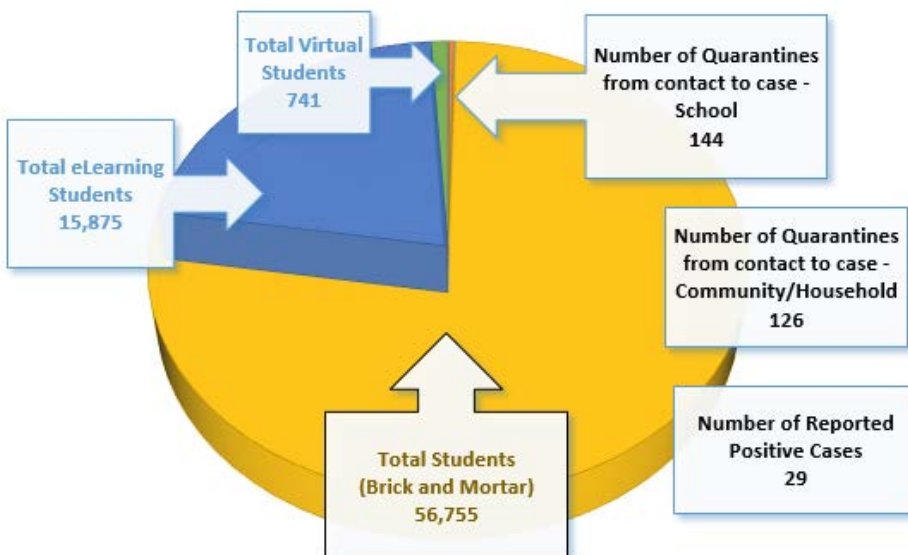

BPS COVID-19 Dashboard

Number of Reported Positive Cases
(District-wide)

4/30/21 - 5/3/21

29

Total Reported Cases since 8/31/20 3,034

5

24

Employees

Students

Number of Quarantines from
contact to case (District-wide)

4/30/21 - 5/3/21

270

144

Quarantines contact to case - School

126

Quarantines contact to case -
Community/Household

Schools impacted by a reported positive case 4/30/21 - 5/3/21

Central Middle	Palm Bay Elementary
Cocoa High	Riviera Elementary
Delaura Middle	Rockledge High
Discovery Elementary	Roosevelt Elementary
Eau Gallie High	Satellite High
ESF - School Board Building	Saturn Elementary
Heritage High	Southwest Middle
Imperial Estates Elementary	Tropical Elementary
Lockmar Elementary	Viera High
Melbourne High	

[Click HERE](#) for quarantine numbers by school

BPS COVID-19 DASHBOARD - 4/30- 5/3

In order to protect the personal information of our students and staff, we will not release information which could lead to identification of affected individuals.

*Data includes information voluntarily provided by participating charter schools.

For resources and helpful information, please visit www.brevardschools.org/COVID-19

The data represented in this dashboard covers 4/30/21 through 5/3/21 as of 3:00 pm on the day of the update. The next update will be Friday, May 7, 2021.