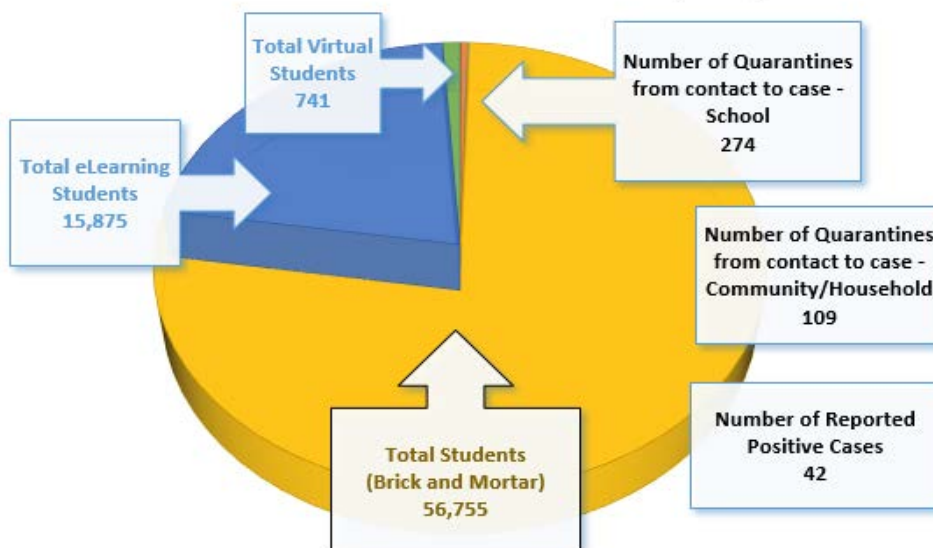

BPS COVID-19 Dashboard

Number of Reported Positive Cases
(District-wide)

4/6/21 - 4/8/21

42

Total Reported Cases since 8/31/20 2,781

7

35

Employees

Students

Number of Quarantines from
contact to case (District-wide)

4/6/21 -4/8/21

383

274

Quarantines contact to case - School

109

Quarantines contact to case -
Community/Household

Schools impacted by a reported positive case 4/6/21 - 4/8/21

Apollo Elementary
Bayside High
Fairglen Elementary
Heritage High
Hoover Middle
Jefferson Middle
Johnson Middle
Jupiter Elementary
Kennedy Middle
Longleaf Elementary
Madison Middle
Manatee Elementary
McAuliffe Elementary
Meadowlane Intermediate
Meadowlane Primary

Palm Bay Elementary
Palm Bay Magnet High
Quest Elementary
Riviera Elementary
Rockledge High
Roosevelt Elementary
Sabal Elementary
Satellite High
Space Coast Jr/Sr High
Stone Magnet Middle
Titusville High
University Park
Elementary
Viera High
Westside Elementary

[Click HERE](#) for quarantine numbers by school

BPS COVID-19 DASHBOARD - 4/6- 4/8

In order to protect the personal information of our students and staff, we will not release information which could lead to identification of affected individuals.

*Data includes information voluntarily provided by participating charter schools.

For resources and helpful information, please visit www.brevardschools.org/COVID-19

The data represented in this dashboard covers 4/6/21 through 4/8/21 as of 2:00 pm on the day of the update. The next update will be Tuesday, April 12, 2021.