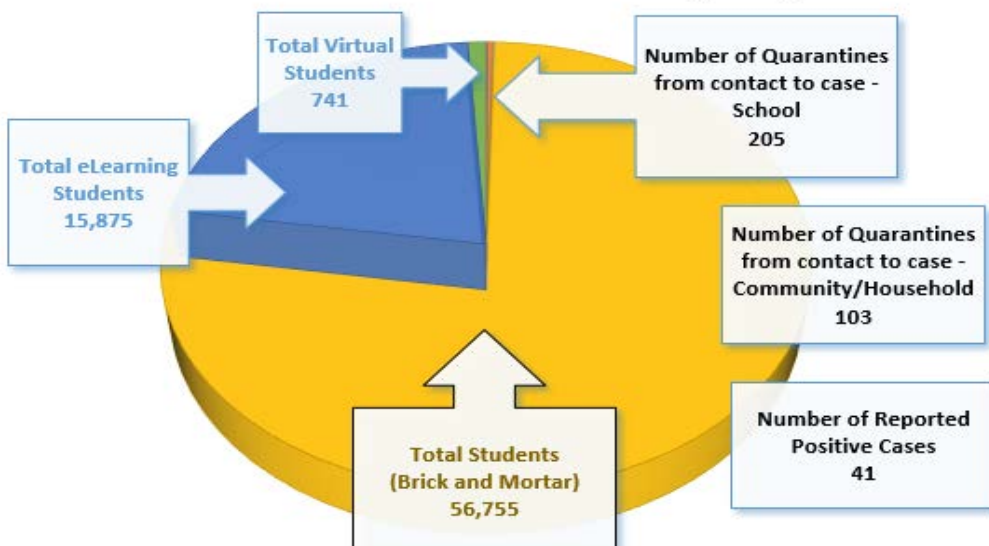

BPS COVID-19 Dashboard

Number of Reported Positive Cases
(District-wide)

4/9/21 - 4/12/21

41

Total Reported Cases since 8/31/20 2,822

7

35

Employees

Students

Number of Quarantines from
contact to case (District-wide)

4/9/21 - 4/12/21

308

205

Quarantines contact to case - School

103

Quarantines contact to case -
Community/Household

Schools impacted by a reported positive case 4/9/21 - 4/12/21

Bayside High	Ocean Breeze
Discovery Elementary	Elementary
Endeavour Elementary	Palm Bay Elementary
ESF - School Board Building	Palm Bay Magnet High
Fairglen Elementary	Riviera Elementary
Harbor City Elementary	Roosevelt Elementary
Heritage High	Sabal Elementary
Jackson Middle	Satellite High
Jupiter Elementary	Saturn Elementary
Manatee Elementary	Sea Park Elementary
Meadowlane Primary	Space Coast Jr/Sr High
Melbourne High	Stone Magnet Middle
Merritt Island High	Titusville High

[Click HERE](#) for quarantine numbers by school

BPS COVID-19 DASHBOARD - 4/9- 4/12

In order to protect the personal information of our students and staff, we will not release information which could lead to identification of affected individuals.

*Data includes information voluntarily provided by participating charter schools.

For resources and helpful information, please visit www.brevardschools.org/COVID-19

The data represented in this dashboard covers 4/9/21 through 4/12/21 as of 2:00 pm on the day of the update. The next update will be Friday, April 16, 2021.