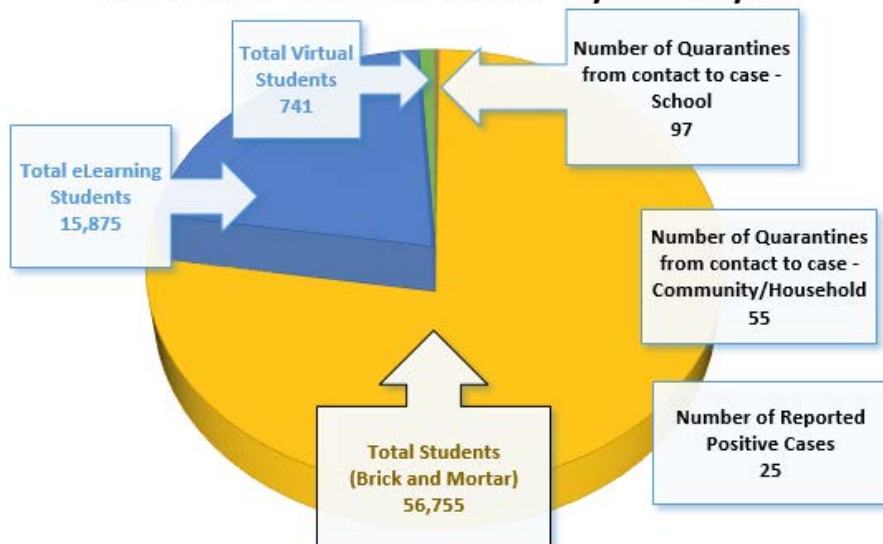

BPS COVID-19 Dashboard

Number of Reported Positive Cases
(District-wide)

5/11/21 - 5/13/21

25

Total Reported Cases since 8/31/20 3,137

5

20

Employees

Students

Number of Quarantines from
contact to case (District-wide)

5/11/21 - 5/13/21

152

97

Quarantines contact to case - School

55

Quarantines contact to case -
Community/Household

Schools impacted by a reported positive case 5/11/21 - 5/13/21

Bayside High
Cocoa High
Coquina Elementary
DeLaura Middle
Eau Gallie High
Heritage High
Holland Elementary
Kennedy Middle
Longleaf Elementary
Melbourne High

MILA Elementary
Ralph Williams Elementary
Rockledge High
Satellite High
Saturn Elementary
Sherwood Elementary
Space Coast Jr/Sr High
Titusville High
Viera High

[Click HERE](#) for quarantine numbers by school

BPS COVID-19 DASHBOARD - 5/11 TO 5/13

In order to protect the personal information of our students and staff, we will not release information which could lead to identification of affected individuals.

*Data includes information voluntarily provided by participating charter schools.

For resources and helpful information, please visit www.brevardschools.org/COVID-19

The data represented in this dashboard covers 5/11/21 through 5/13/21 as of 1:00 pm on the day of the update. The next update will be Tuesday, May 18, 2021.