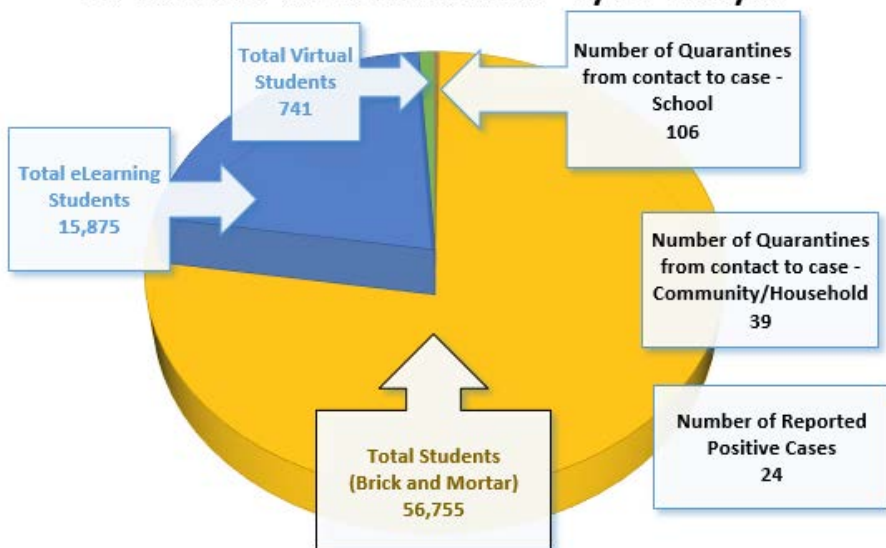

BPS COVID-19 Dashboard

Number of Reported Positive Cases
(District-wide)

5/14/21 - 5/17/21

24

Total Reported Cases since 8/31/20 3,161

4

20

Employees

Students

Number of Quarantines from
contact to case (District-wide)

5/14/21 - 5/17/21

145

106

Quarantines contact to case - School

39

Quarantines contact to case -
Community/Household

Schools impacted by a reported positive case 5/14/21 - 5/17/21

Andersen Elementary
Bayside High
Cambridge Elementary
Cape View Elementary
Imperial Estates
Elementary
Johnson Middle
Kennedy Middle
Longleaf Elementary
McAuliffe Elementary

Meadowlane Intermediate
MILA Elementary
Ocean Breeze Elementary
Quest Elementary
Rockledge High
Roy Allen Elementary
Sabal Elementary
Satellite High
Sunrise Elementary

[Click HERE](#) for quarantine numbers by school

BPS COVID-19 DASHBOARD - 5/14 TO 5/17

In order to protect the personal information of our students and staff, we will not release information which could lead to identification of affected individuals.

*Data includes information voluntarily provided by participating charter schools.

For resources and helpful information, please visit www.brevardschools.org/COVID-19

The data represented in this dashboard covers 5/14/21 through 5/17/21 as of 1:00 pm on the day of the update. The next update will be Friday, May 21, 2021.