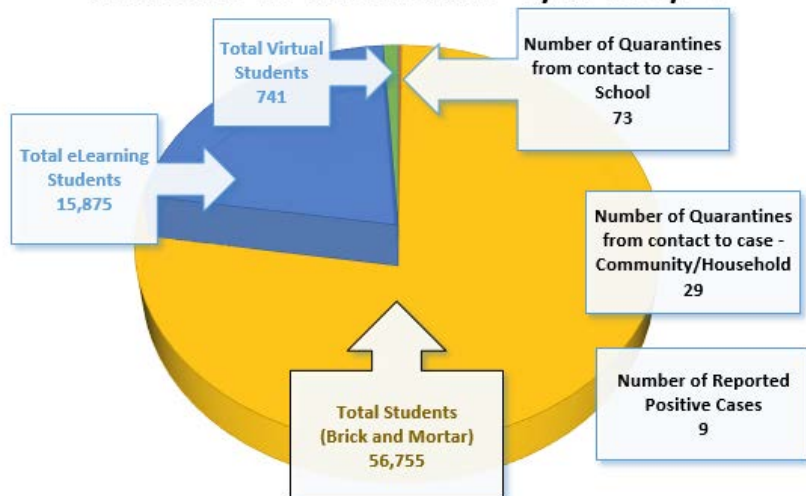

73

Quarantines contact to case - School

[Click HERE](#) for quarantine numbers by school

29

Quarantines contact to case - Community/Household

BPS COVID-19 DASHBOARD - 5/21 TO 5/24

In order to protect the personal information of our students and staff, we will not release information which could lead to identification of affected individuals.

**Data includes information voluntarily provided by participating charter schools.*

For resources and helpful information, please visit www.brevardschools.org/COVID-19

The data represented in this dashboard covers 5/21/21 through 5/24/21 as of 3:00 pm on the day of the update. The next update will be Friday, May 28, 2021.