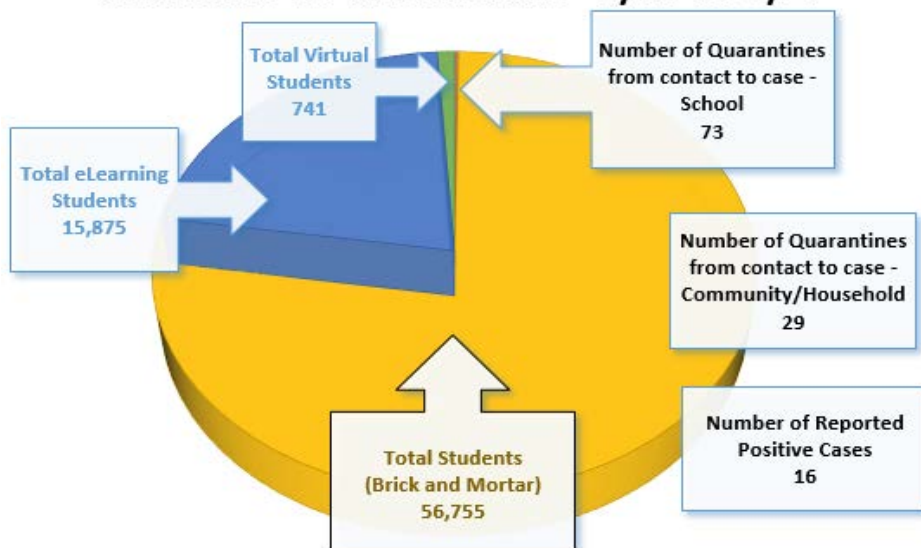

BPS COVID-19 Dashboard

Number of Reported Positive Cases
(District-wide)

5/25/21 - 5/27/21

16

Total Reported Cases since 8/31/20 3,202

6

10

Employees

Students

Number of Quarantines from
contact to case (District-wide)

5/25/21 - 5/27/21

102

73

Quarantines contact to case - School

29

Quarantines contact to case -
Community/Household

Schools impacted by a reported positive case 5/25/21 - 5/27/21

- Andersen Elementary
- Astronaut High
- Coquina Elementary
- Eau Gallie High
- Heritage High
- Imperial Estates Elementary
- Indialantic Elementary
- Jackson Middle
- Jefferson Middle
- Palm Bay Magnet High
- Riviera Elementary
- Sunrise Elementary

[Click HERE](#) for quarantine numbers by school

BPS COVID-19 DASHBOARD - 5/25 TO 5/27

In order to protect the personal information of our students and staff, we will not release information which could lead to identification of affected individuals.

*Data includes information voluntarily provided by participating charter schools.

For resources and helpful information, please visit www.brevardschools.org/COVID-19

The data represented in this dashboard covers 5/25/21 through 5/27/21 as of 2:00 pm on the day of the update. The next update will be Tuesday, June 1, 2021.