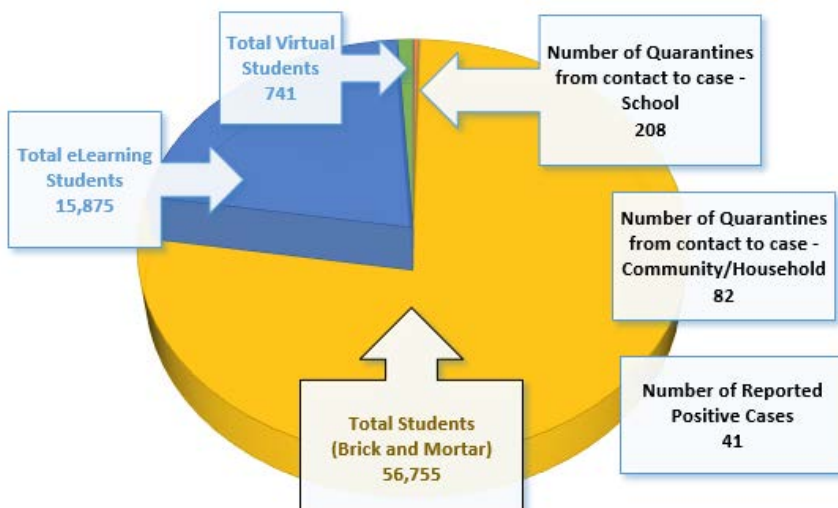

BPS COVID-19 Dashboard

Number of Reported Positive Cases
(District-wide)

5/4/21 - 5/6/21

41

Total Reported Cases since 8/31/20 3,075

3

38

Employees

Students

Number of Quarantines from
contact to case (District-wide)

5/4/21 - 5/6/21

290

208

Quarantines contact to case - School

82

Quarantines contact to case -
Community/Household

Schools impacted by a reported positive case 5/4/21 - 5/6/21

Astronaut High
Atlantis Elementary
Challenger 7 Elementary
Eau Gallie High
Enterprise Elementary
ESF - School Board Building
Fieldston Prep
Heritage High
Imperial Estates
Elementary
Jefferson Middle
Lockmar Elementary
Manatee Elementary

McAuliffe Elementary
Melbourne High
Merritt Island High
MILA Elementary
Palm Bay Magnet High
Quest Elementary
Southwest Middle
Space Coast Jr/Sr High
Stone Magnet Middle
Titusville High
Tropical Elementary
Turner Elementary
Viera High

[Click HERE](#) for quarantine numbers by school

BPS COVID-19 DASHBOARD - 5/4- 5/6

In order to protect the personal information of our students and staff, we will not release information which could lead to identification of affected individuals.

*Data includes information voluntarily provided by participating charter schools.

For resources and helpful information, please visit www.brevardschools.org/COVID-19

The data represented in this dashboard covers 5/4/21 through 5/6/21 as of 3:00 pm on the day of the update. The next update will be Tuesday, May 11, 2021.