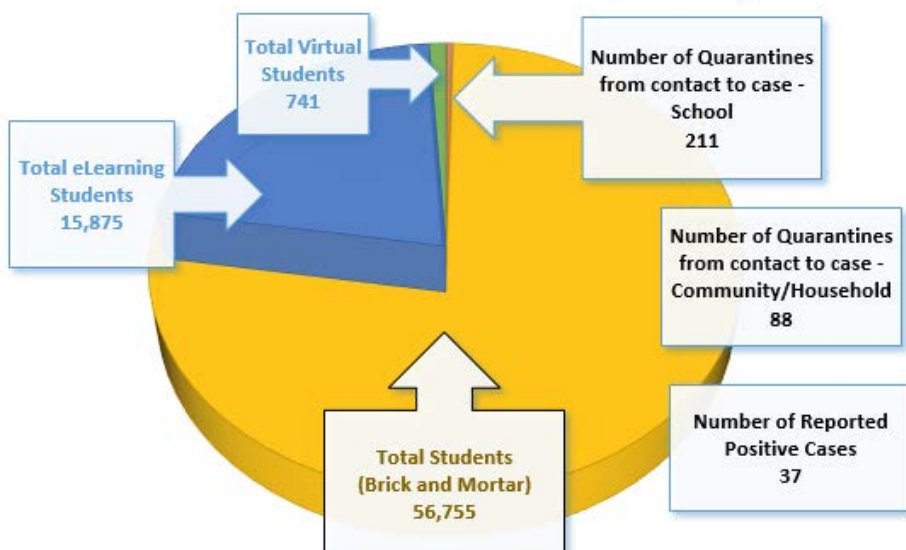

BPS COVID-19 Dashboard

Number of Reported Positive Cases
(District-wide)

5/7/21 - 5/10/21

37

Total Reported Cases since 8/31/20 3,112

7

30

Employees

Students

Number of Quarantines from
contact to case (District-wide)

5/7/21 - 5/10/21

299

211

Quarantines contact to case - School

88

Quarantines contact to case -
Community/Household

Schools impacted by a reported positive case 5/7/21 - 5/10/21

Astronaut High
Andersen Elementary
Apollo Elementary
Astronaut High
Bayside High
Coquina Elementary
DeLaura Middle
Discovery Elementary
Fairglen Elementary
Freedom 7 Elementary
Heritage High
Jefferson Middle

Manatee Elementary
McAuliffe Elementary
Merritt Island High
Palm Bay Elementary
Palm Bay Magnet High
Quest Elementary
Roy Allen Elementary
Southwest Middle
Space Coast Jr/Sr High
Titusville High
Tropical Elementary
Turner Elementary

Click [HERE](#) for quarantine numbers by school

BPS COVID-19 DASHBOARD - 5/7 TO 5/10

The data represented in this dashboard covers 5/7/21 through 5/10/21 as of 3:00 pm on the day of the update. The next update will be Friday, May 14, 2021.

In order to protect the personal information of our students and staff, we will not release information which could lead to identification of affected individuals.

*Data includes information voluntarily provided by participating charter schools.

For resources and helpful information, please visit www.brevardschools.org/COVID-19