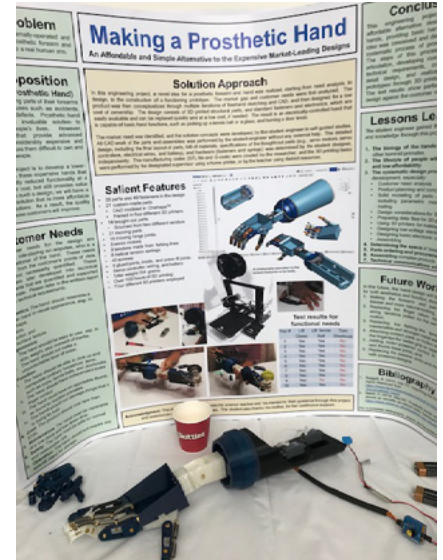

Special Programs or Activities

- Girls STEM Club
- Math Counts/ Math Team
- NJHS
- BETA Club
- Debate Club
- Yearbook
- LEGO/ROBOTICS