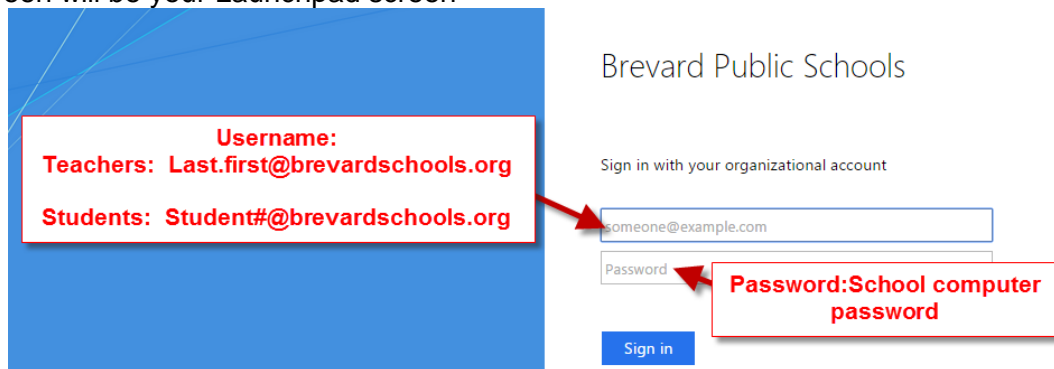

## Accessing from School - Teachers and Students

Please read these directions carefully.

**Internet Explorer- Follow steps 1-3**

**Chrome- Follow Steps 1-4**

1. Go to [www.brevardschools.org](http://www.brevardschools.org)
2. Click the "Launchpad" icon at the top.

3. Click on the "Sign in with SAML" button

**If you are using Chrome, Firefox, or Safari, continue to step 4.**

4. On the next screen, enter in your BPS email address or student # and school computer password. The next screen will be your Launchpad screen