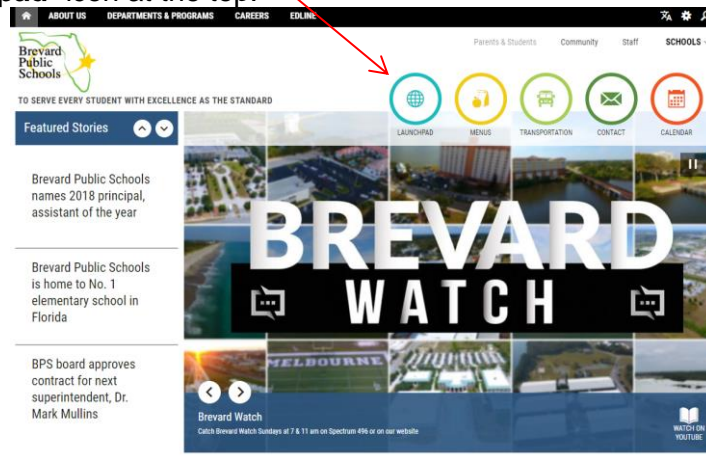

## Accessing from School - Teachers and Students

Please read these directions carefully.

**Internet Explorer- Follow steps 1-3**

**Chrome- Follow Steps 1-4**

1. Go to [www.brevardschools.org](http://www.brevardschools.org)
2. Click the "Launchpad" icon at the top.