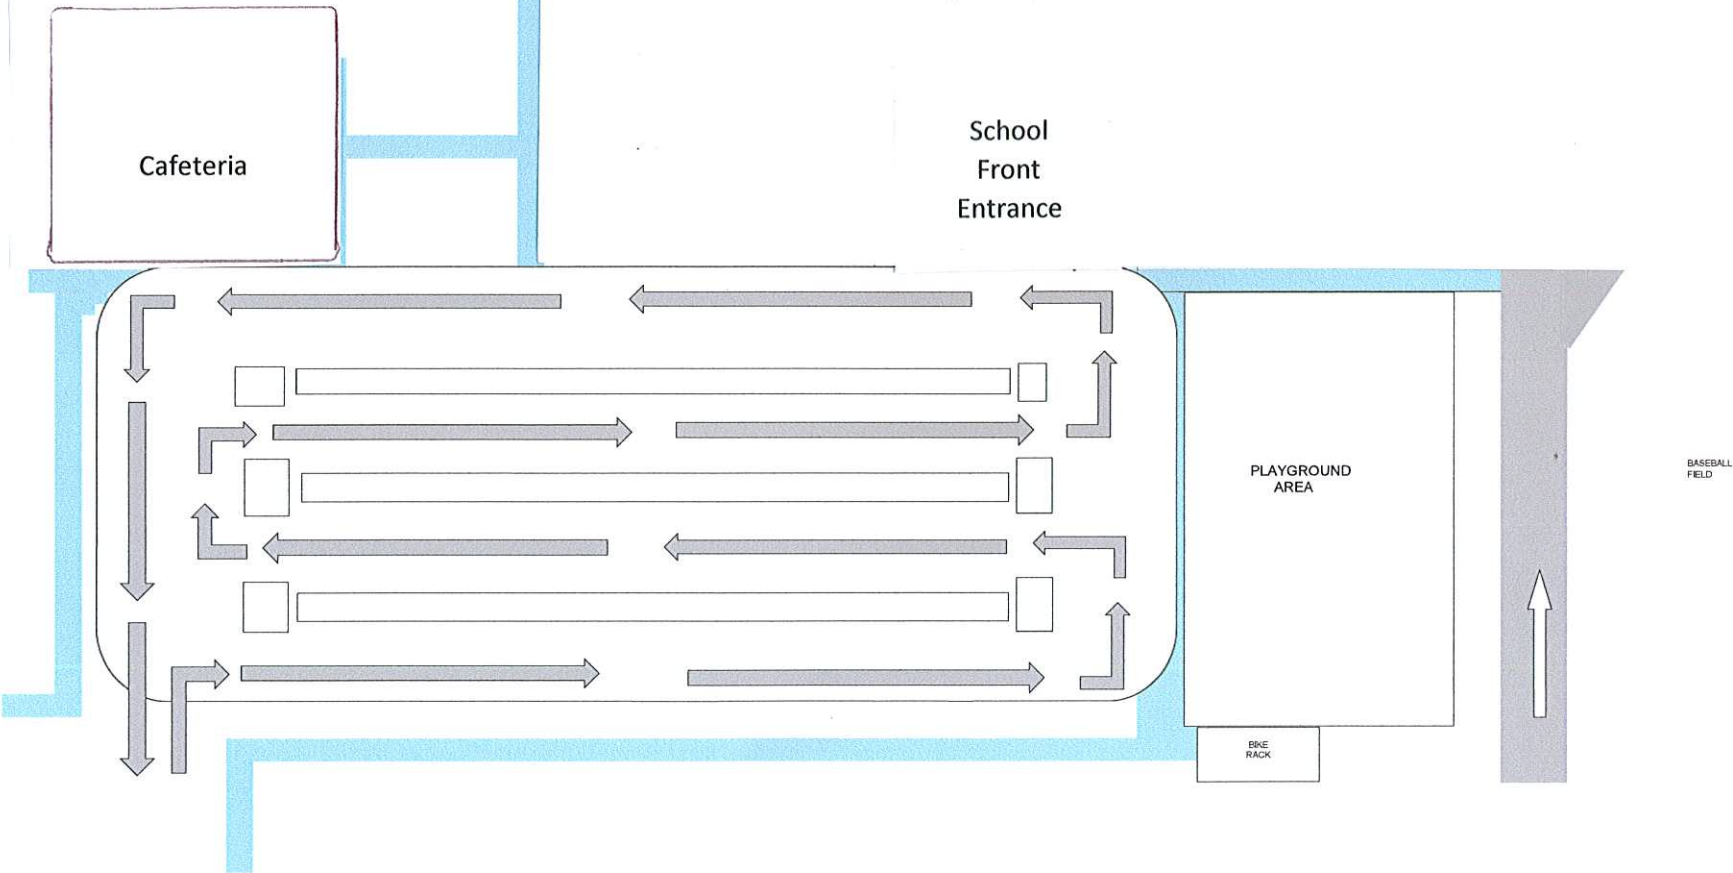

ROY ALLEN ELEMENTARY SCHOOL
2601 FOUNTAINHEAD BLVD
MELBOURNE, FL
321-242-6450

NEW CAR LOOP TRAFFIC PATTERN

Cafeteria

School
Front
Entrance

PLAYGROUND
AREA

BIKE
RACK

BASEBALL
FIELD