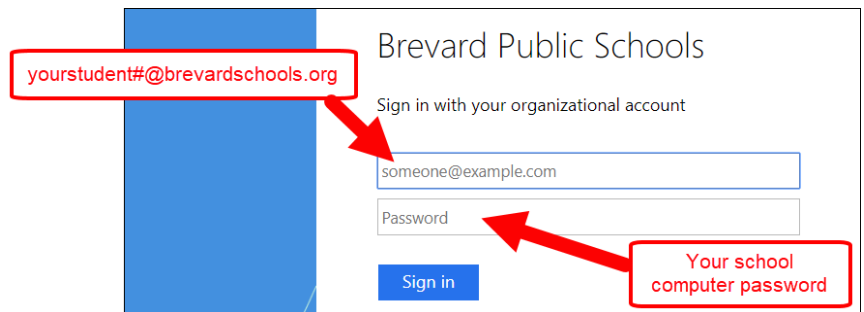

Example: a student with student number of 1234567 will have a username of 1234567@brevardschools.org