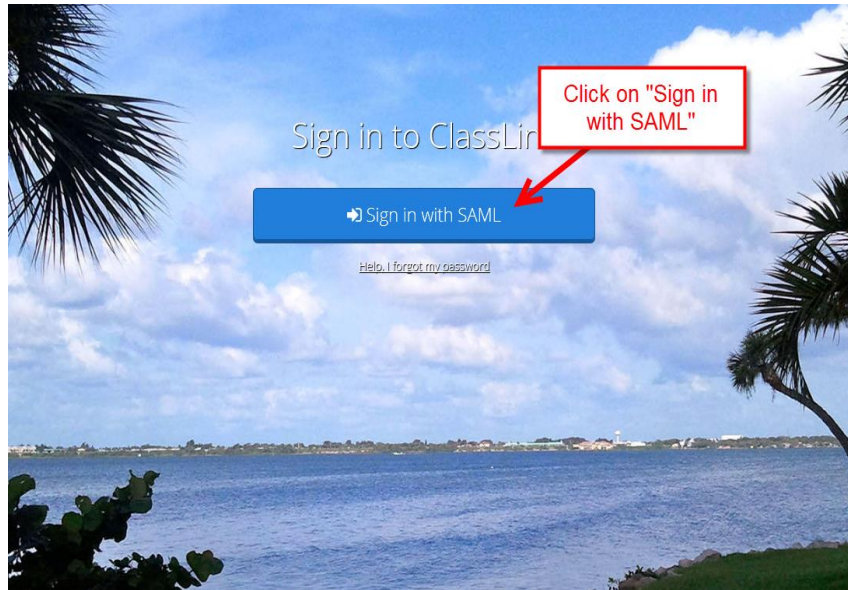

Logging on to LaunchPad from Home

- Click here to go to [LaunchPad](#) or type <https://launchpad.classlink.com/brevard> into your browser.
- Click on Sign in with SAML

- Enter your BPS email address and school computer password.

- The next screen will be your LaunchPad Screen. **Remember:** Apps are computer specific, so you may need to go to the + sign to add apps!