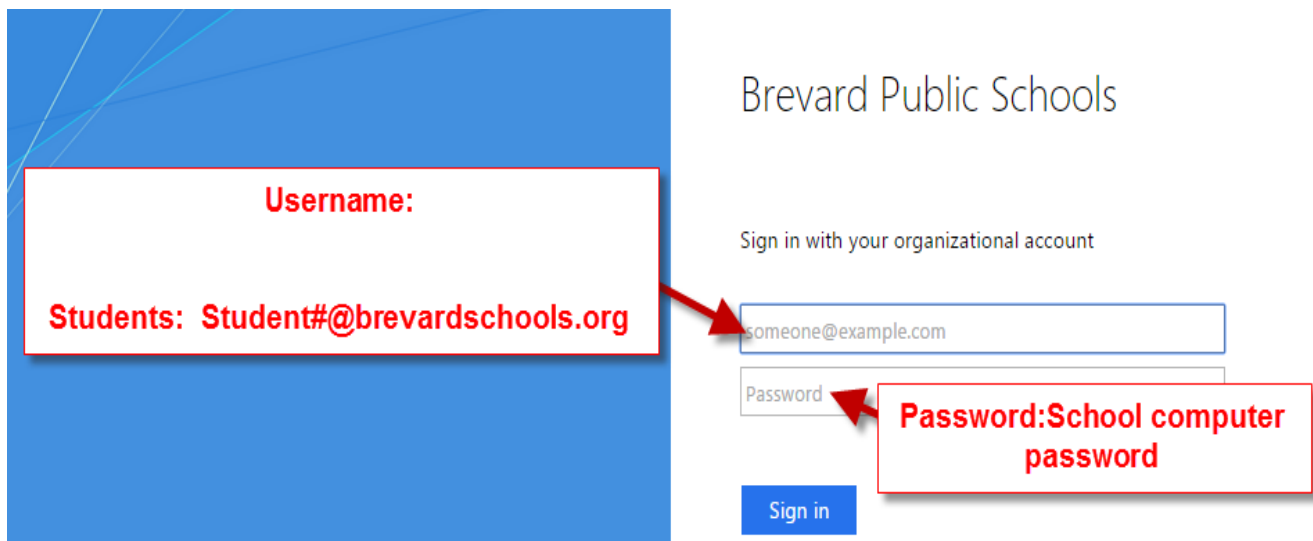

Logging on to LaunchPad from Home

- Click here to go to [LaunchPad](#) or type <https://launchpad.classlink.com/brevard> into your browser.
- Click on Sign in with SAML

- Enter your BPS email address and school computer password.

- The next screen will be your LaunchPad Screen. **Remember:** Apps are computer specific, so you may need to go to the + sign to add apps!