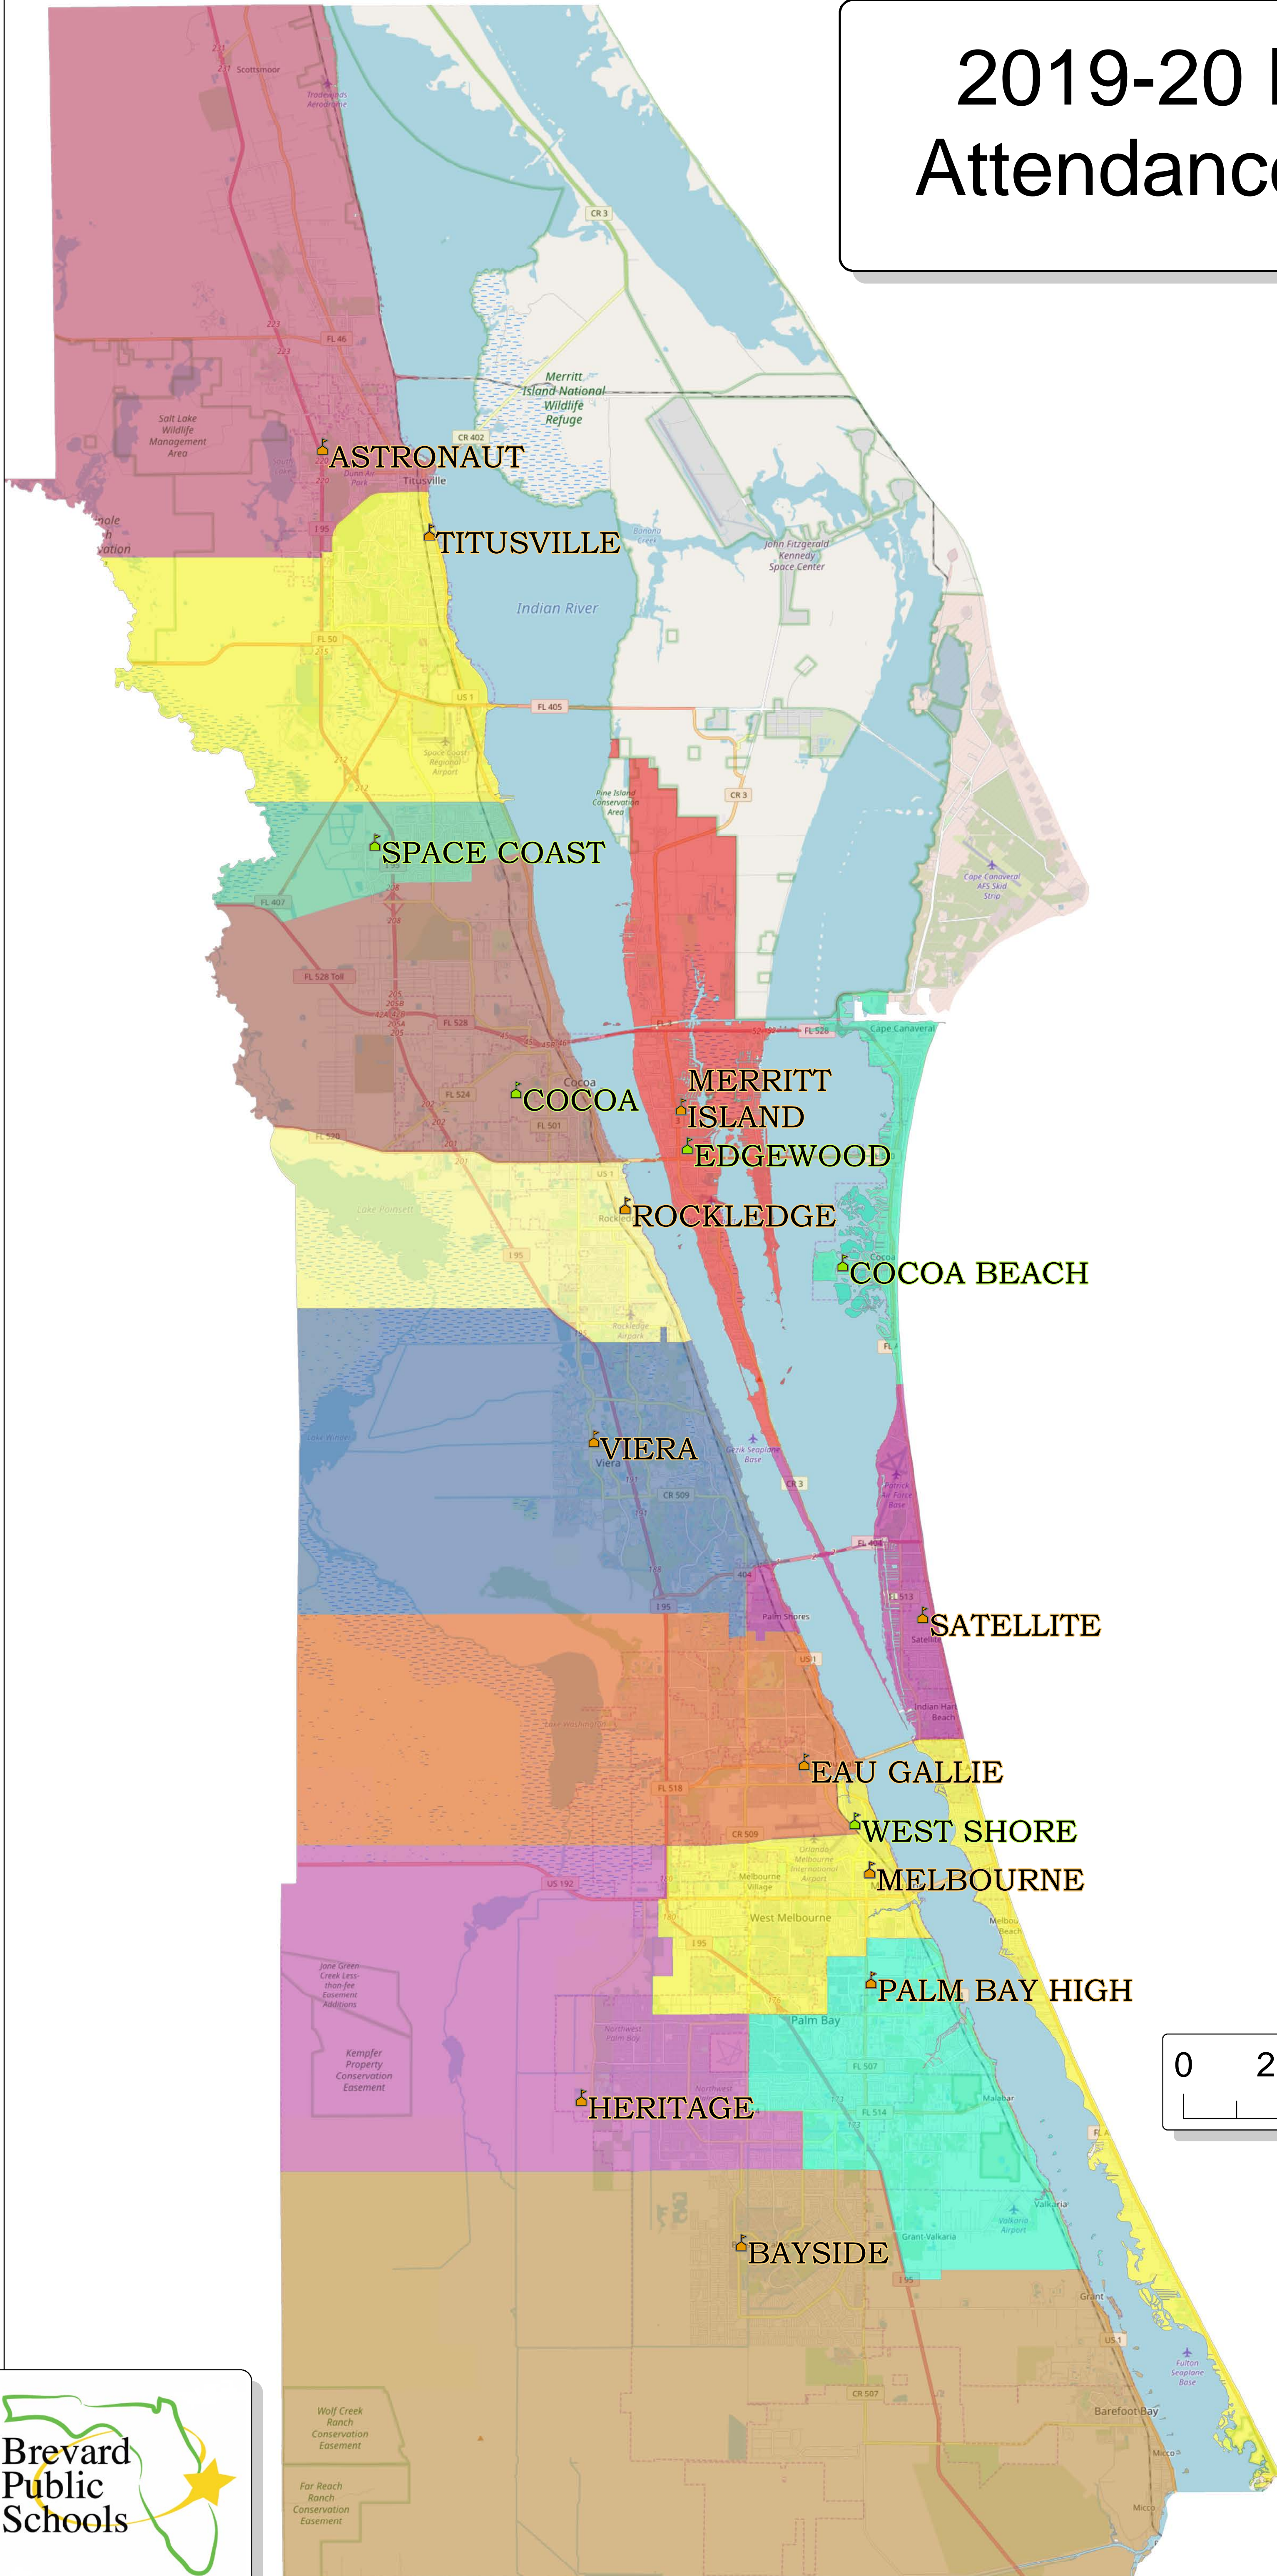

2019-20 High School Attendance Boundaries

Legend

School Locations

-  HIGH
-  JR/SR HIGH

High School Attendance Boundaries

-  Astronaut
-  Bayside
-  Cocoa
-  Cocoa Beach
-  Eau Gallie
-  Heritage
-  Melbourne
-  Merritt Island
-  Palm Bay
-  Rockledge
-  Satellite
-  Space Coast
-  Titusville
-  Viera