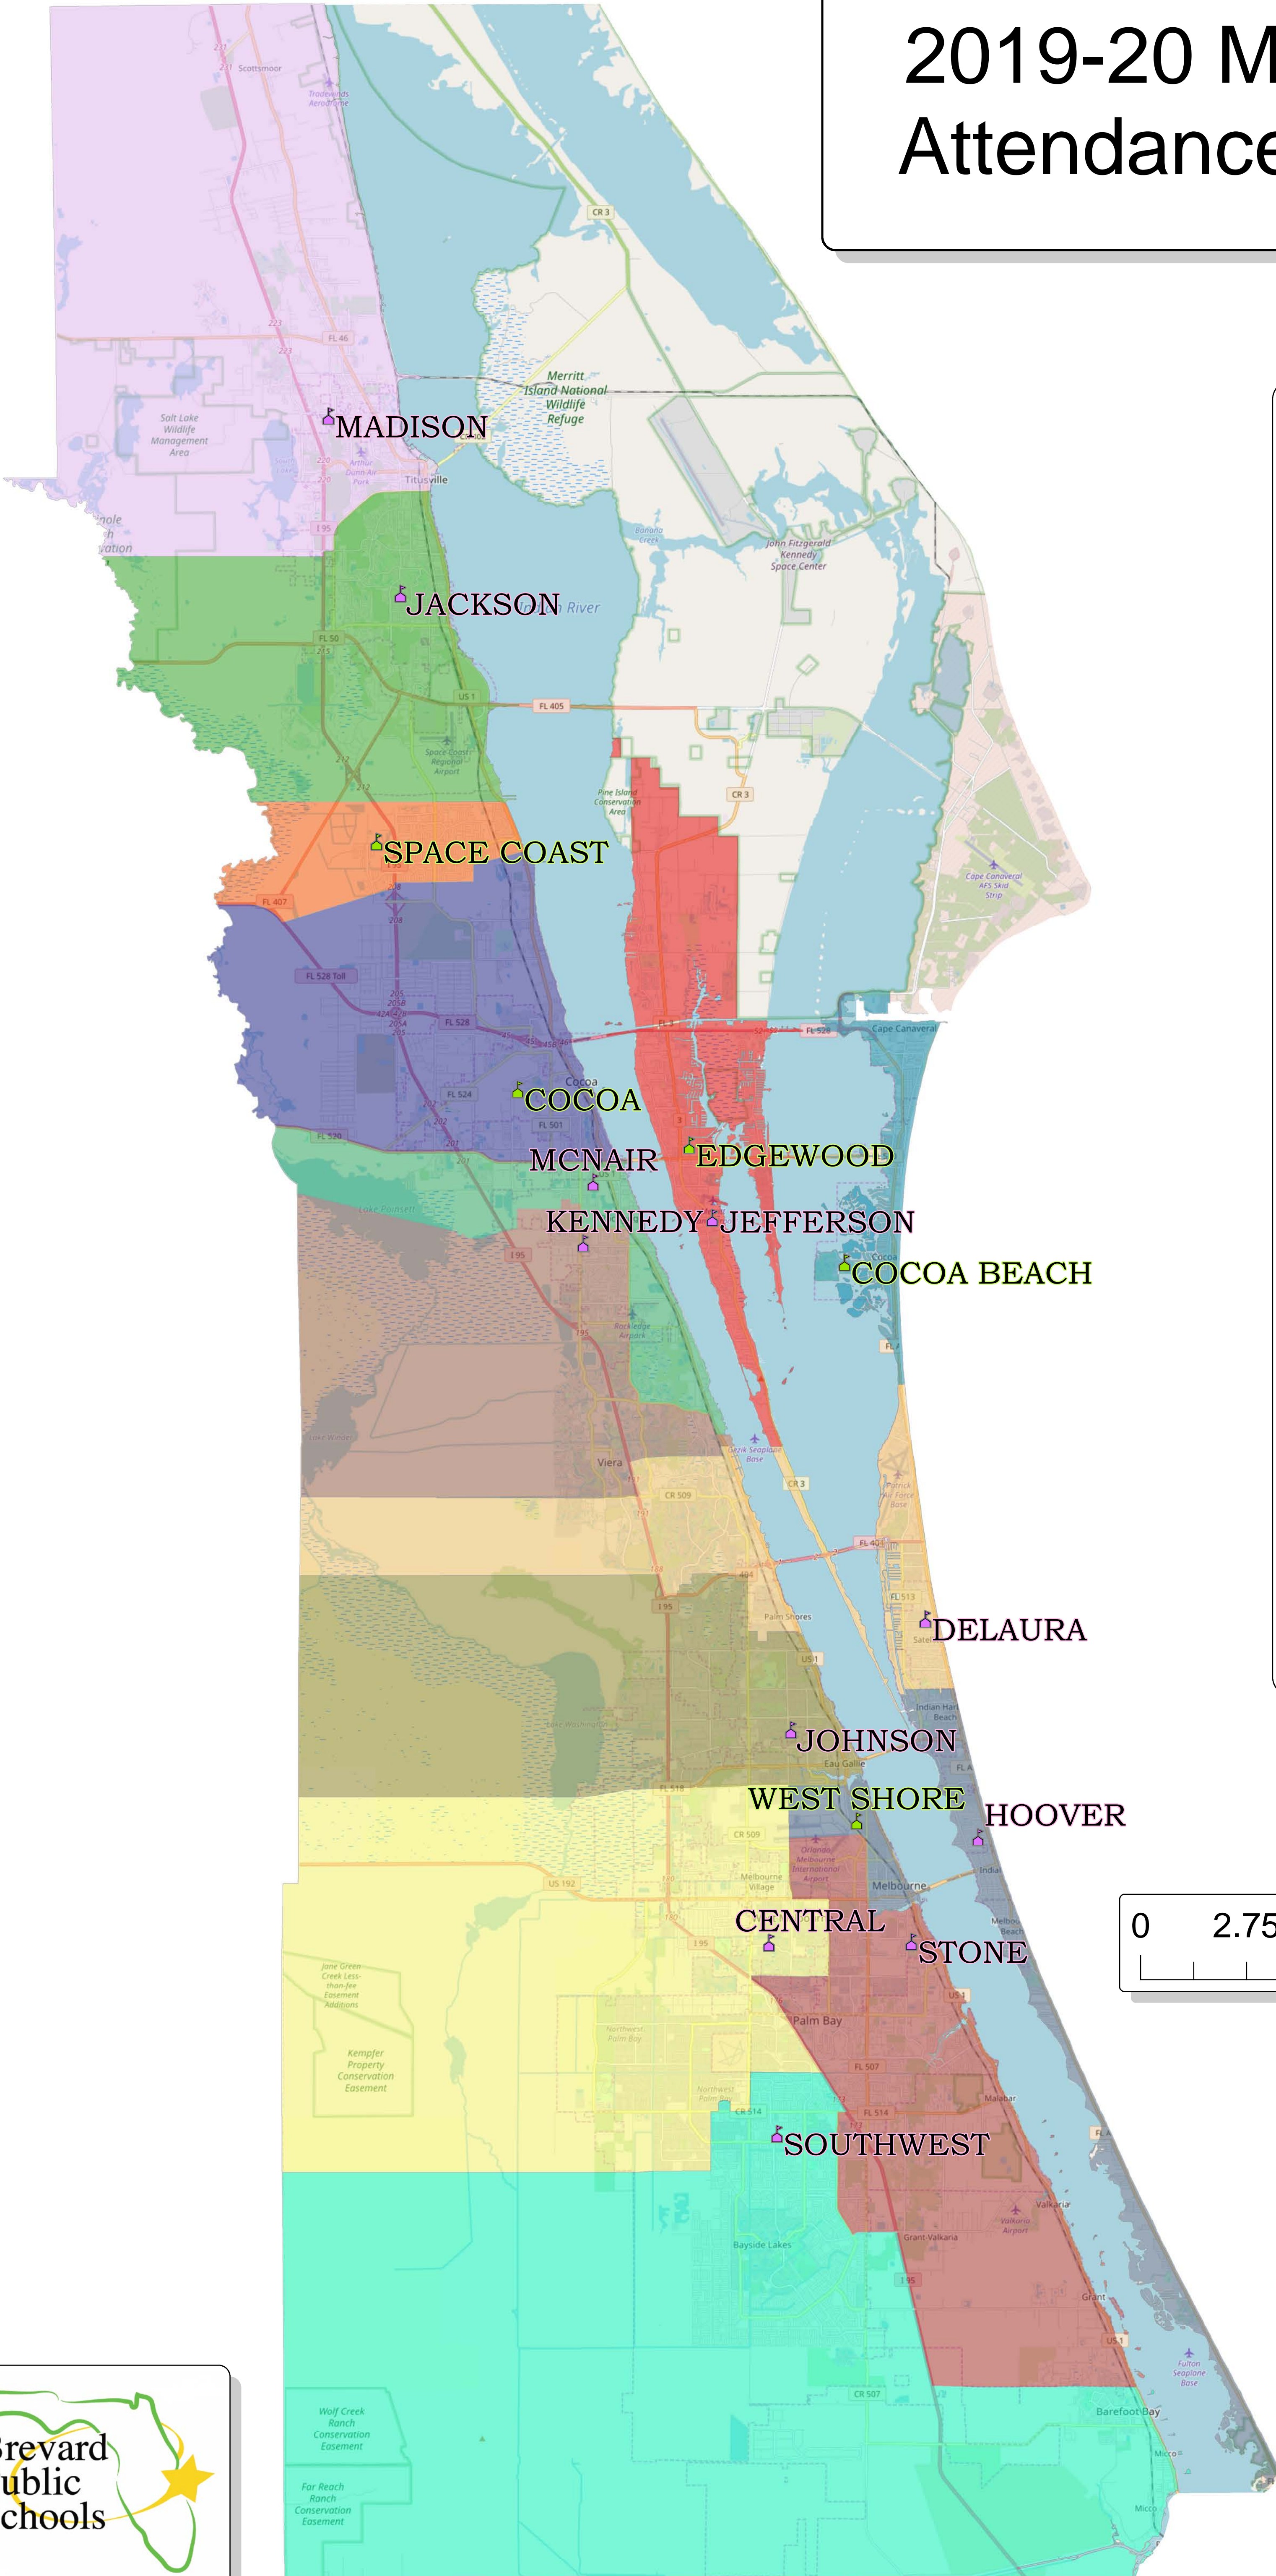

2019-20 Middle School Attendance Boundaries

Legend

School Locations

-  MIDDLE
-  JR/SR HIGH

Middle Attendance Boundaries

-  Central
-  Cocoa
-  Cocoa Beach
-  DeLaura
-  Hoover
-  Jackson
-  Jefferson
-  Johnson
-  Kennedy
-  Madison
-  McNair
-  Southwest
-  Space Coast
-  Stone